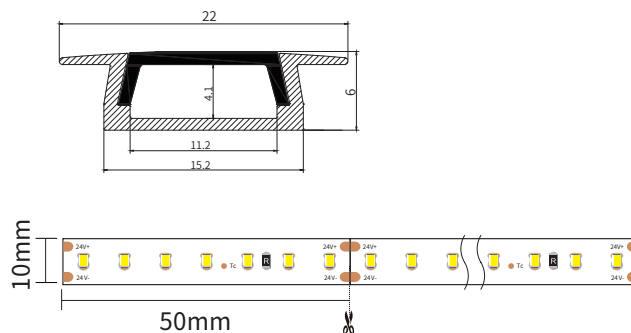

## I Basic Parameters

Material	AL6063+PC
Surface	Anodized/Painting
Lighting source width	10mm
Length	4m/max
Application	For offices / conference rooms / supermarkets / home lighting application.