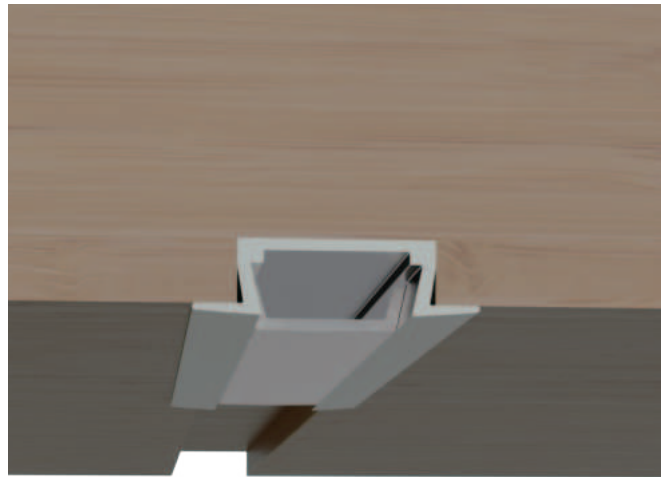

I Effect image