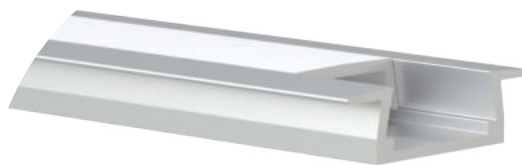

# HL-2206

sliver

- Professional industrial design with sharp lines.
- Imported PC diffuser with uniform and soft lighting.
- AL6063 aluminum profile with excellent heat dissipation performance.

## I Basic Parameters

Material	AL6063+PC
Surface	Anodized/Painting
Lighting source width	10mm
Length	4m/max
Application	For offices / conference rooms / supermarkets / home lighting application.

## I Installation Accessories

Aluminum Profile

End Cap

Clip