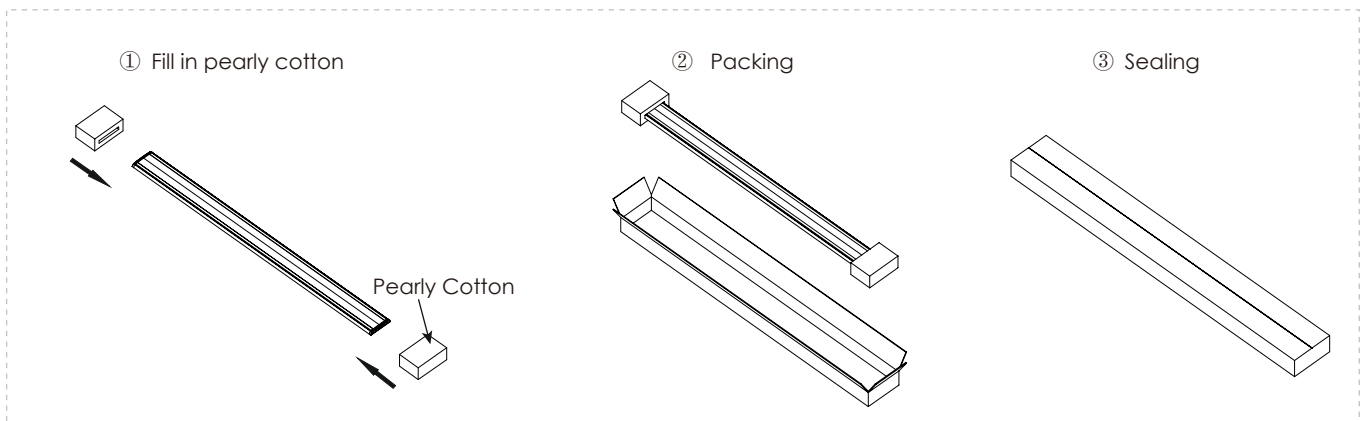

Luminaire parameters

Size	L1000*W83*H11mm
Lm	720lm
Input Voltage	AC100-240V
Beam Angle	120°
Nominal Power	12W
CCT	2700-6500k
CRI	>80
Protection Grade	IP40
Certification	CE, RoHS
Warranty	3 years

Note: The curve is the illumination area and the average illuminance of the luminaire under different projection distances.

Installation Accessories

End Cover

Mounting Clip

Aluminum Profile

Installation

Packing

Model	HL-CA011-L10	Carton box	1076*527*189mm
Inner box	1061*128*58mm	QTY/Carton	12 PCS

Notices