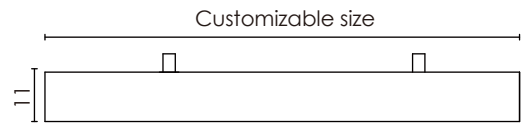

Luminaire parameters

Size	L1000*W83*H11mm
Lm	720lm
Input Voltage	AC100-240V
Beam Angle	120°
Nominal Power	12W
CCT	2700-6500k
CRI	>80
Protection Grade	IP40
Certification	CE, RoHS
Warranty	3 years

Note: The curve is the illumination area and the average illuminance of the luminaire under different projection distances.

Installation Accessories

End Cover

Mounting Clip

Aluminum Profile

Installation

Packing

Model	HL-CA011-L10	Carton box	1076*527*189mm
Inner box	1061*128*58mm	QTY/Carton	12 PCS

Notices