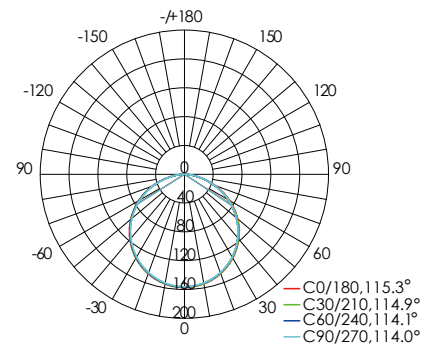

Luminaire parameters

Size	L1000*W83*H11mm
Lm	720lm
Input Voltage	AC100-240V
Beam Angle	120°
Nominal Power	12W
CCT	2700-6500k
CRI	>80
Protection Grade	IP40
Certification	CE, RoHS
Warranty	3 years

Note: The curve is the illumination area and the average illuminance of the luminaire under different projection distances.