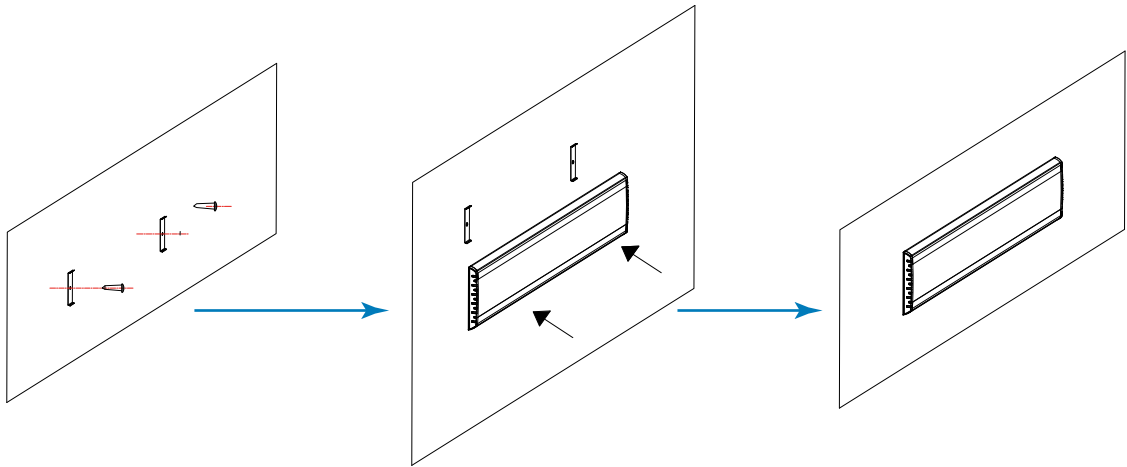

Luminaire parameters

Size	L1000*W83*H11mm
Lm	720lm
Input Voltage	AC100-240V
Beam Angle	120°
Nominal Power	12W
CCT	2700-6500k
CRI	>80
Protection Grade	IP40
Certification	CE, RoHS
Warranty	3 years

Note: The curve is the illumination area and the average illuminance of the luminaire under different projection distances.

Installation Accessories

End Cover

Mounting Clip

Aluminum Profile

Installation

Packing

Model	HL-CA011-L10	Carton box	1076*527*189mm
Inner box	1061*128*58mm	QTY/Carton	12 PCS

Notices