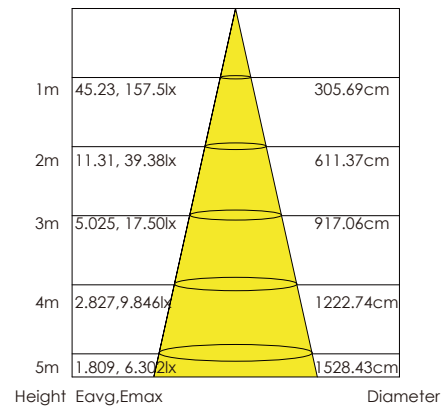

Luminaire parameters

Size	L1000*W83*H11mm
Lm	720lm
Input Voltage	AC100-240V
Beam Angle	120°
Nominal Power	12W
CCT	2700-6500k
CRI	>80
Protection Grade	IP40
Certification	CE, RoHS
Warranty	3 years

Note: The curve is the illumination area and the average illuminance of the luminaire under different projection distances.