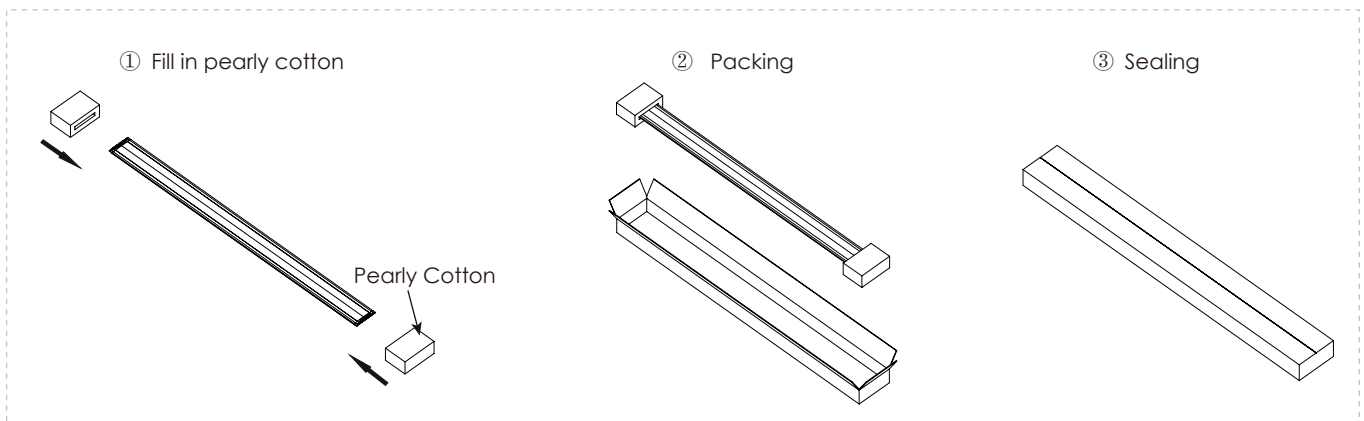

Luminaire parameters

Size	L1000*W78*H11mm
Lm	720lm
Input Voltage	AC100-240V
Beam Angle	120°
Nominal Power	12W
CCT	2700-6500k
CRI	>80
Protection Grade	IP40
Certification	CE, RoHS
Warranty	3 years

Note: The curve is the illumination area and the average illuminance of the luminaire under different projection distances.

Installation Accessories

End Cap

Mounting Clip

Aluminum Profile

Installation

Packing

Model	HL-CA010-L10	Carton box	1085*527*189mm
Inner box	1070*128*58mm	QTY/Carton	12 PCS

Notices