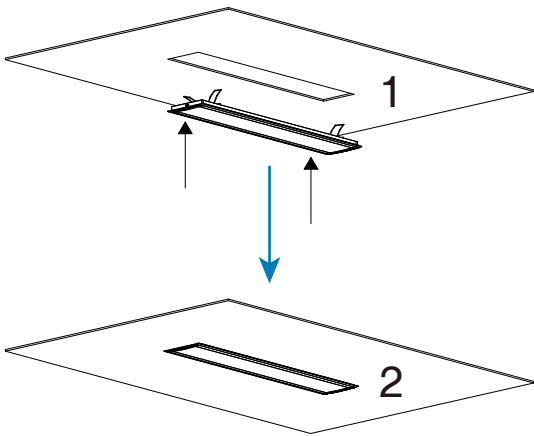

Luminaire parameters

Size	L1000*W78*H11mm
Lm	720lm
Input Voltage	AC100-240V
Beam Angle	120°
Nominal Power	12W
CCT	2700-6500k
CRI	>80
Protection Grade	IP40
Certification	CE, RoHS
Warranty	3 years

Note: The curve is the illumination area and the average illuminance of the luminaire under different projection distances.

Installation Accessories

End Cap

Mounting Clip

Aluminum Profile

Installation

Packing

Model	HL-CA010-L10	Carton box	1085*527*189mm
Inner box	1070*128*58mm	QTY/Carton	12 PCS

Notices