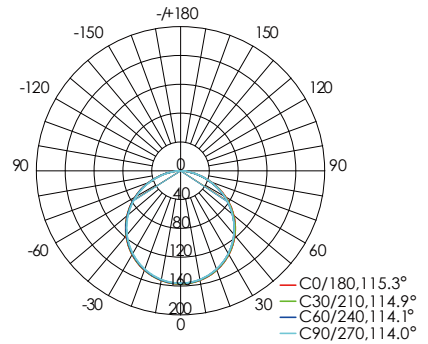

Luminaire parameters

Size	L1000*W78*H11mm
Lm	720lm
Input Voltage	AC100-240V
Beam Angle	120°
Nominal Power	12W
CCT	2700-6500k
CRI	>80
Protection Grade	IP40
Certification	CE, RoHS
Warranty	3 years

Note: The curve is the illumination area and the average illuminance of the luminaire under different projection distances.