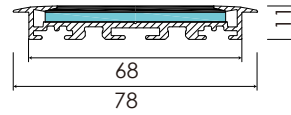

Feature

- Featuring ultra-thin appearance with a design patent.
- High quality PMMA LGP, Uniform and comfortable light.
- Anodized aluminum profile with good heat sink.
- For offices, conference rooms, supermarkets, home lighting, etc.

Luminaire parameters

Size	L1000*W78*H11mm
Lm	720lm
Input Voltage	AC100-240V
Beam Angle	120°
Nominal Power	12W
CCT	2700-6500k
CRI	>80
Protection Grade	IP40
Certification	CE, RoHS
Warranty	3 years

Note: The curve is the illumination area and the average illuminance of the luminaire under different projection distances.

Installation Accessories

End Cap

Mounting Clip

Aluminum Profile

Installation

Packing

Model	HL-CA010-L10	Carton box	1085*527*189mm
Inner box	1070*128*58mm	QTY/Carton	12 PCS

Notices