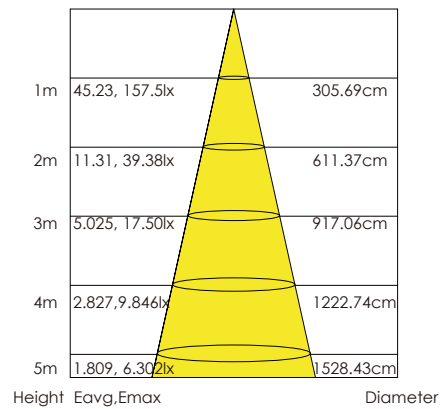

Luminaire parameters

Size	L1000*W78*H11mm
Lm	720lm
Input Voltage	AC100-240V
Beam Angle	120°
Nominal Power	12W
CCT	2700-6500k
CRI	>80
Protection Grade	IP40
Certification	CE, RoHS
Warranty	3 years

Note: The curve is the illumination area and the average illuminance of the luminaire under different projection distances.