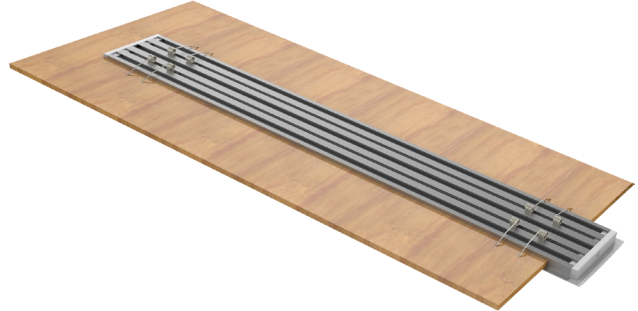

Feature

- Featuring ultra-thin appearance with a design patent.
- High quality PMMA LGP, Uniform and comfortable light.
- Anodized aluminum profile with good heat sink.
- For offices, conference rooms, supermarkets, home lighting, etc.

Luminaire parameters

Size	L1000*W78*H11mm
Lm	720lm
Input Voltage	AC100-240V
Beam Angle	120°
Nominal Power	12W
CCT	2700-6500k
CRI	>80
Protection Grade	IP40
Certification	CE, RoHS
Warranty	3 years

Note: The curve is the illumination area and the average illuminance of the luminaire under different projection distances.

Installation Accessories

End Cap

Mounting Clip

Aluminum Profile

Installation

Packing

Model	HL-CA010-L10	Carton box	1085*527*189mm
Inner box	1070*128*58mm	QTY/Carton	12 PCS

Notices