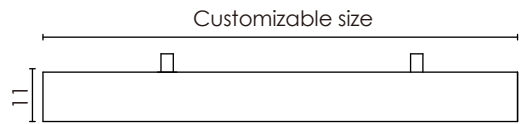

Luminaire parameters

Size	L1000*W78*H11mm
Lm	720lm
Input Voltage	AC100-240V
Beam Angle	120°
Nominal Power	12W
CCT	2700-6500k
CRI	>80
Protection Grade	IP40
Certification	CE, RoHS
Warranty	3 years

Note: The curve is the illumination area and the average illuminance of the luminaire under different projection distances.

Installation Accessories

End Cap

Mounting Clip

Aluminum Profile

Installation

Packing

Model	HL-CA010-L10	Carton box	1085*527*189mm
Inner box	1070*128*58mm	QTY/Carton	12 PCS

Notices