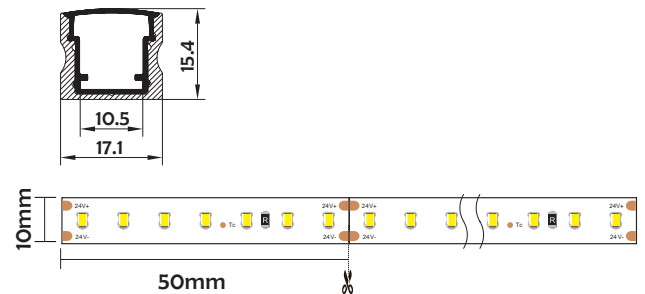

## I Basic Parameters

Material	AL6063+PC
Surface	Anodized/Painting
Lighting source width	10mm
Length	4m/max
Application	For outdoors/building/pool /square decoration/park decoration application.