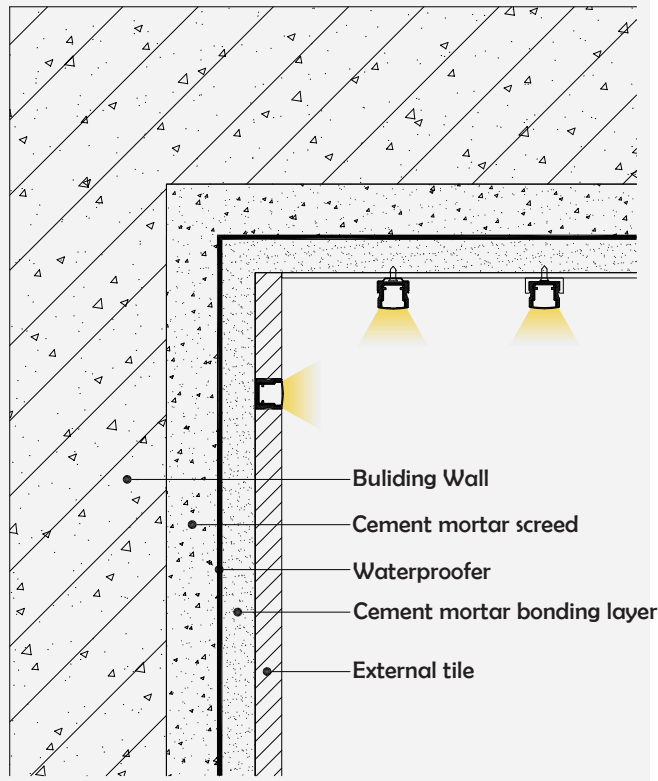

## I Basic Parameters

Material	AL6063+PC
Surface	Anodized/Painting
Lighting source width	10mm
Length	4m/max
Application	For outdoors/building/pool /square decoration/park decoration application.

## I Installation Accessories

Aluminum Profile

End Cap

Clip

# I Structure image