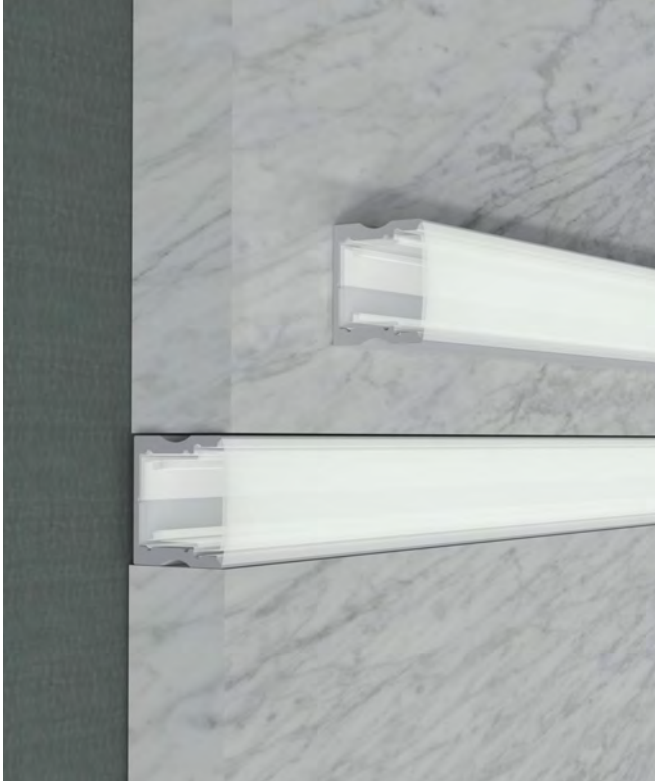

I Effect image