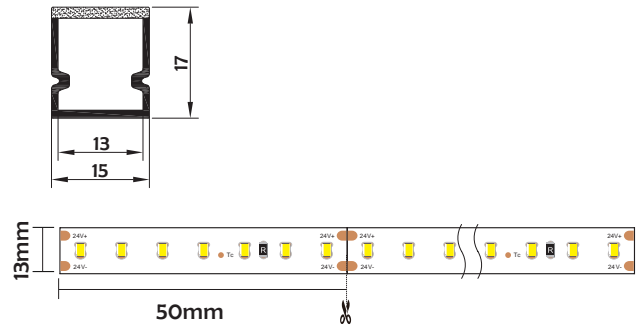

HL-BAPL070-F

- Professional industrial design with sharp lines.
- Imported PC diffuser with uniform and soft lighting.
- Closed-fitting end cap without screw, easier installation.
- Waterproof design, IP67.

I Basic Parameters

Material	PC
Surface	Double color
Lighting source width	13mm
Length	4m/max
Application	For outdoors/building/pool /square decoration/park decoration application.

I Installation Accessories

End Cap

Clip

IP 67

Waterproof Grade

• Optional cover

Opal matte+light lens
(PC)

Model	Cover Model	Cover		End Cap	Clip	Suspended Rope (Set)	Connector	Lighting Source (width)
		PC	PMMA					
HL-BAPL070-F	PC	Opal matte+light lens	/	Plastic	Stainless steel	/	/	max 13mm