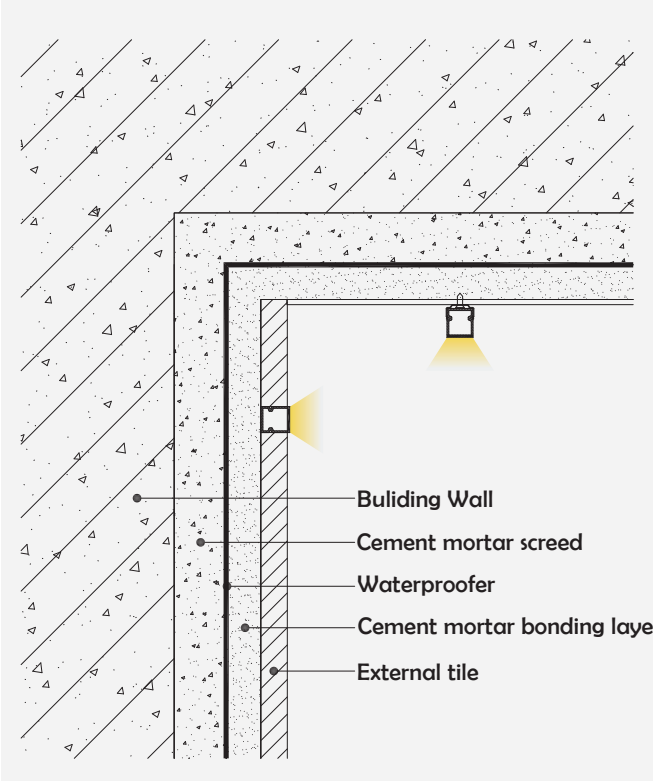

I Basic Parameters

Material	PC
Surface	Double color
Lighting source width	13mm
Length	4m/max
Application	For outdoors/building/pool /square decoration/park decoration application.

I Installation Accessories

End Cap

Clip

IP 67

Waterproof Grade

• Optional cover

Opal matte+light lens
(PC)

Model	Cover Model	Cover		End Cap	Clip	Suspended Rope (Set)	Connector	Lighting Source (width)
		PC	PMMA					
HL-BAPL070-F	PC	Opal matte+light lens	/	Plastic	Stainless steel	/	/	max 13mm

I Structure image

I Effect image

I Application