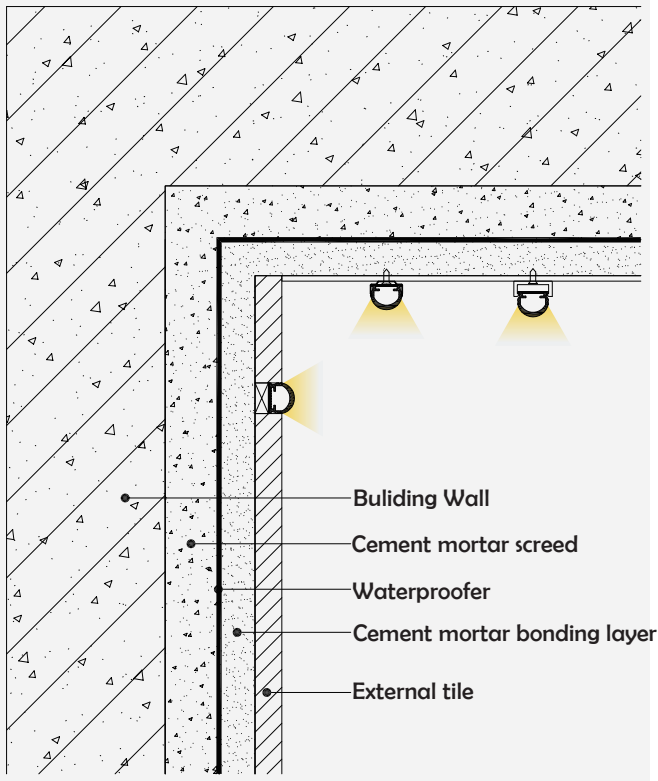

I Basic Parameters

Material	PC
Surface	Double color
Lighting source width	11mm
Length	4m/max
Application	For outdoors/building/pool /square decoration/park decoration application.

I Installation Accessories

End Cap

Clip

IP 67

Waterproof Grade

• Optional cover

Opal matte+light lens
(PC)

Model	Cover Model	Cover		End Cap	Clip	Suspended Rope (Set)	Connector	Lighting Source (width)
		PC	PMMA					
HL-BAPL069-F	PC	Opal matte+light lens	/	Plastic	Stainless steel Plastic	/	/	max 11mm

I Structure image

I Effect image

I Application