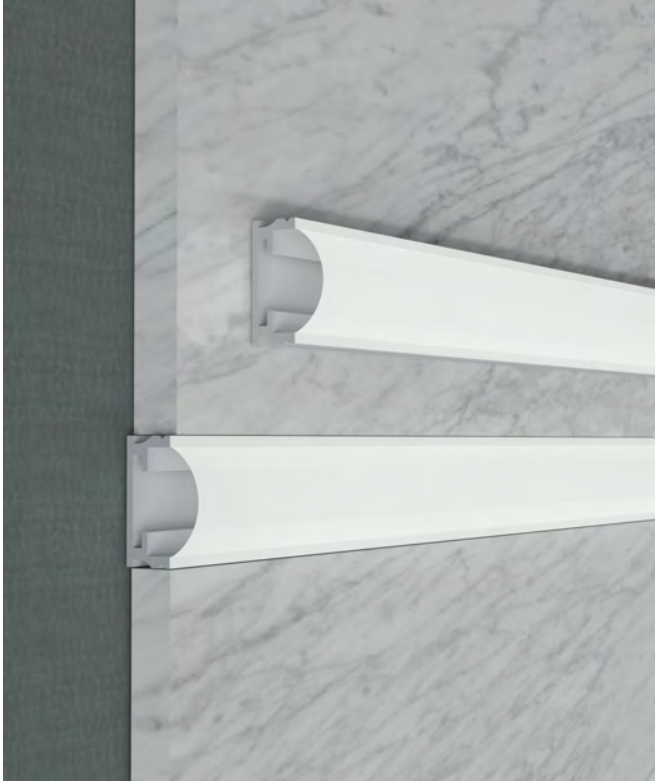

HL-BAPL069-F

- Professional industrial design with sharp lines.
- Imported PC diffuser with uniform and soft lighting.
- Closed-fitting end cap without screw, easier installation.
- Waterproof design, IP67.

I Basic Parameters

Material	PC
Surface	Double color
Lighting source width	11mm
Length	4m/max
Application	For outdoors/building/pool /square decoration/park decoration application.

I Installation Accessories

End Cap

Clip

IP 67

Waterproof Grade

• Optional cover

Opal matte+light lens
(PC)

Model	Cover Model	Cover		End Cap	Clip	Suspended Rope (Set)	Connector	Lighting Source (width)
		PC	PMMA					
HL-BAPL069-F	PC	Opal matte+light lens	/	Plastic	Stainless steel Plastic	/	/	max 11mm

I Structure image

I Effect image

I Application