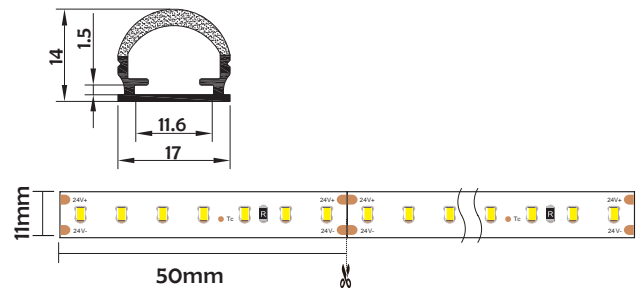

HL-BAPL069-F

- Professional industrial design with sharp lines.
- Imported PC diffuser with uniform and soft lighting.
- Closed-fitting end cap without screw, easier installation.
- Waterproof design, IP67.

I Basic Parameters

Material	PC
Surface	Double color
Lighting source width	11mm
Length	4m/max
Application	For outdoors/building/pool /square decoration/park decoration application.

I Installation Accessories

End Cap

Clip

IP 67

Waterproof Grade

• Optional cover

Opal matte+light lens
(PC)

Model	Cover Model	Cover		End Cap	Clip	Suspended Rope (Set)	Connector	Lighting Source (width)
		PC	PMMA					
HL-BAPL069-F	PC	Opal matte+light lens	/	Plastic	Stainless steel Plastic	/	/	max 11mm