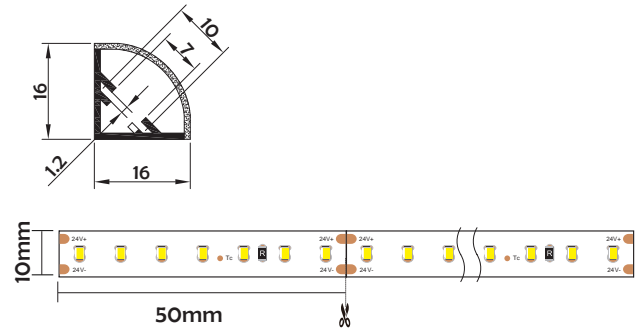

## I Basic Parameters

Material	PC
Surface	Double color
Lighting source width	10mm
Length	4m/max
Application	For outdoors/building/pool /square decoration/park decoration application.

## I Installation Accessories

End Cap

Clip

**IP 67**

Waterproof Grade