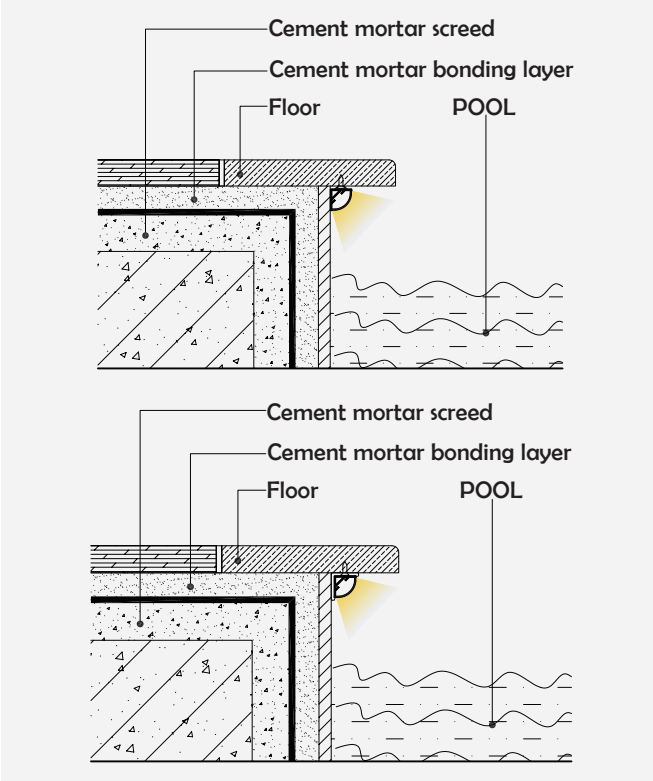

## I Basic Parameters

Material	PC
Surface	Double color
Lighting source width	10mm
Length	4m/max
Application	For outdoors/building/pool /square decoration/park decoration application.

## I Installation Accessories

End Cap

Clip

**IP 67**

Waterproof Grade

### • Optional cover

Opal matte+light lense (PC)

Model	Cover Model	Cover		End Cap	Clip	Suspended Rope (Set)	Connector	Lighting Source (width)
		PC	PMMA					
HL-BAPL068-F	PC	Opal matte+light lense	/	Plastic	Stainless steel Plastic	/	/	max 10mm

# I Structure image