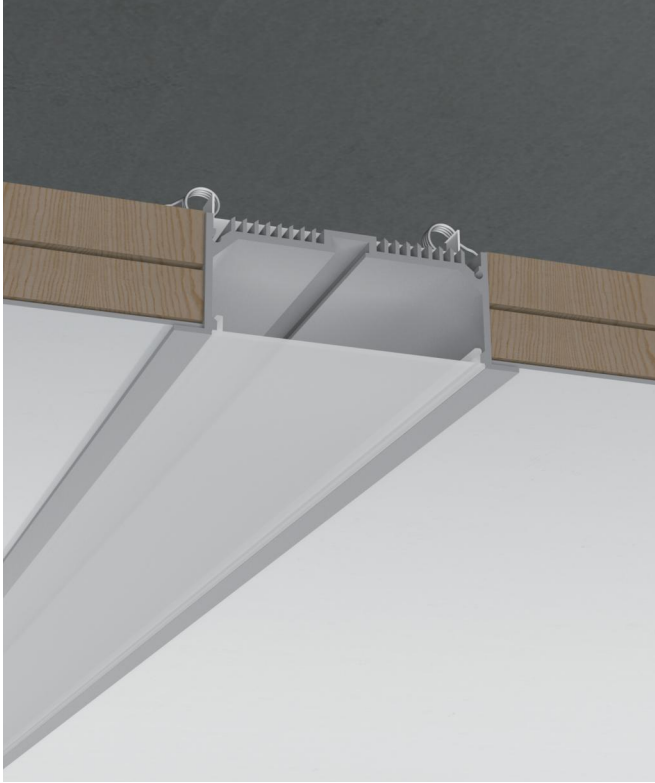

I Effect image