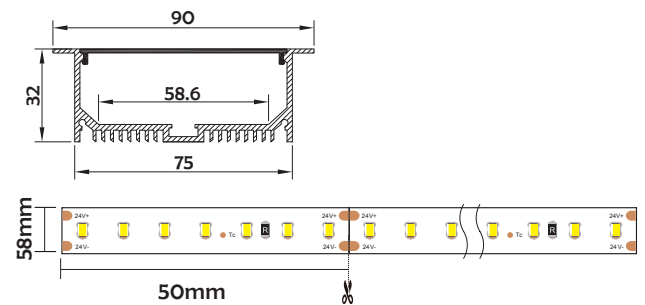

## I Basic Parameters

Material	AL6063+PC
Surface	Anodized/Painting
Lighting source width	58mm
Length	4m/max
Application	For offices/conference rooms /supermarkets/home lighting application.

### • Optional cover

Opal (PC)

Clear (PC)

Semi-clear (PC)

Model	Cover Model	Cover			End Cap	Clip	Suspended Rope (Set)	Connector	Lighting Source (width)
		PC	PMMA						
HL-BAPL055	BAPL054	Opal Clear Semi-clear	/	Plastic Aluminium	Stainless steel	/	/	max 58mm	