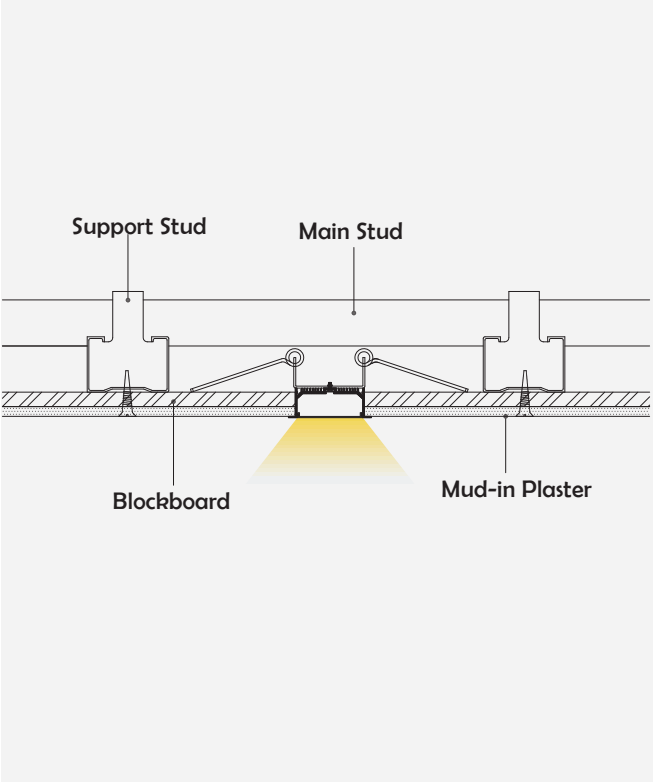

## I Installation Accessories

Aluminum Profile

Aluminum End Cap (Optional)

Plastic End Cap (Optional)

Clip

### • Optional cover

Opal (PC)

Clear (PC)

Semi-clear (PC)

Model	Cover Model	Cover			End Cap	Clip	Suspended Rope (Set)	Connector	Lighting Source (width)
		PC	PMMA						
HL-BAPL055	BAPL054	Opal Clear Semi-clear	/	Plastic Aluminium	Stainless steel	/	/	max 58mm	

# I Structure image