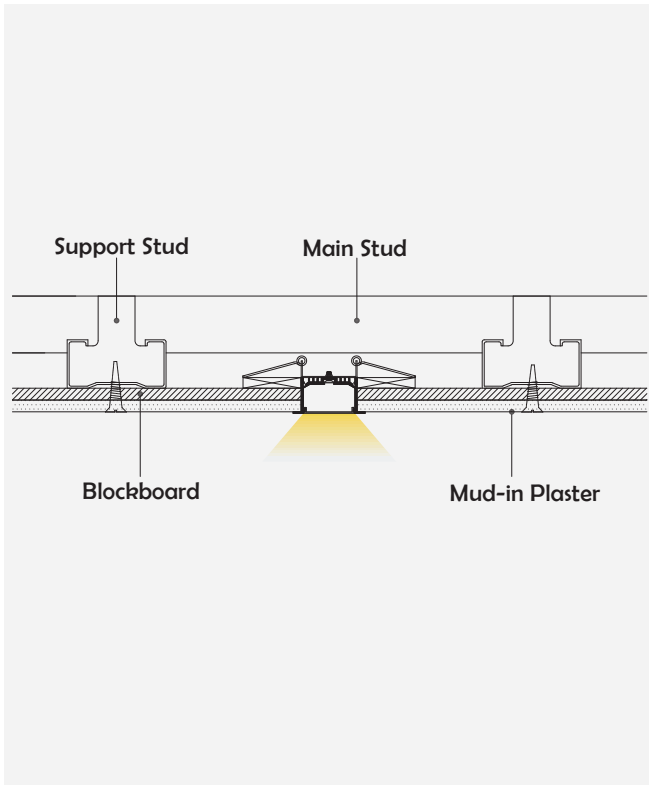

## Installation Accessories

Aluminum Profile

Aluminum End Cap (Optional)

Plastic End Cap (Optional)

Clip

Connector

### Optional cover

Opal (PC)

Clear (PC)

Semi-clear (PC)

Model	Cover Model	Cover		End Cap	Clip	Suspended Rope (Set)	Connector	Lighting Source (width)
		PC	PMMA					
HL-BAPL053	BAPL051	Opal Clear Semi-clear	/	Aluminium Plastic	Stainless steel	/	✓	max 34mm

## | Structure image