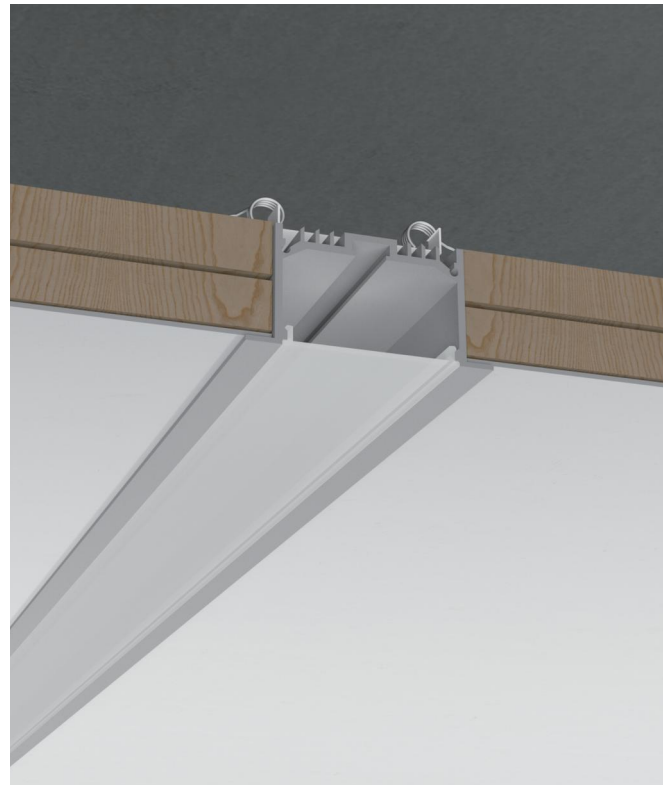

| Effect image