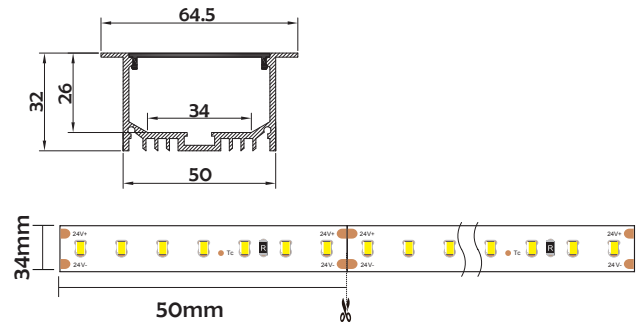

## Basic Parameters

Material	AL6063+PC
Surface	Anodized/Painting
Lighting source width	34mm
Length	4m/max
Application	For offices / conference rooms / supermarkets / home lighting application.

### Optional cover

Opal (PC)

Clear (PC)

Semi-clear (PC)

Model	Cover Model	Cover		End Cap	Clip	Suspended Rope (Set)	Connector	Lighting Source (width)
		PC	PMMA					
HL-BAPL053	BAPL051	Opal Clear Semi-clear	/	Aluminium Plastic	Stainless steel	/	✓	max 34mm