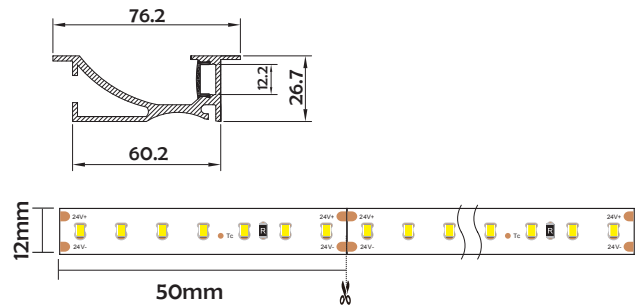

I Basic Parameters

Material	AL6063+PC/PMMA
Surface	Anodized/Painting
Lighting source width	12mm
Length	4m/max
Application	For cupboard / hotel / supermarket / corridor decoration application.

I Installation Accessories