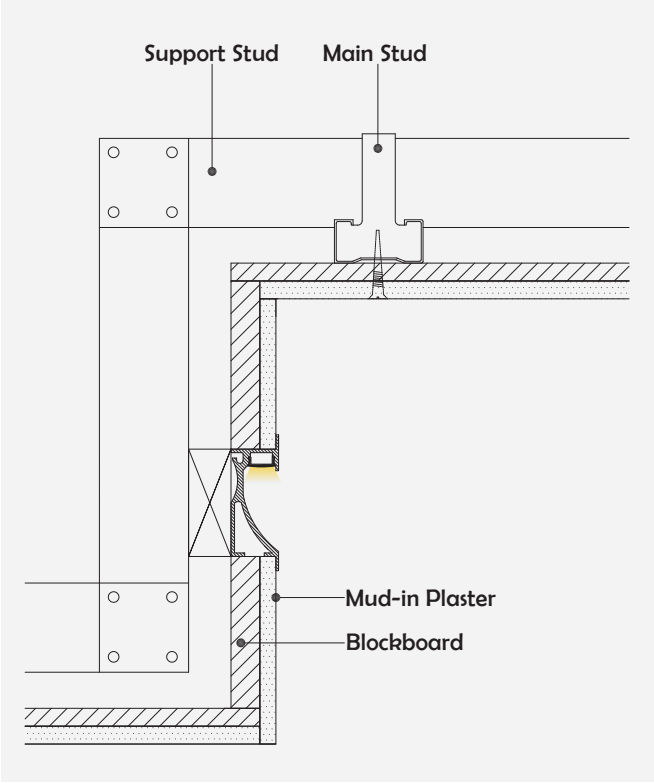

I Basic Parameters

Material	AL6063+PC/PMMA
Surface	Anodized/Painting
Lighting source width	12mm
Length	4m/max
Application	For cupboard / hotel / supermarket / corridor decoration application.

I Installation Accessories

Aluminum Profile

End Cap

• Optional cover

Opal (PC)

Opal matte (PMMA/PC)

Clear (PMMA/PC)

Semi-clear (PMMA/PC)

black clear (PC)

black opal (PC)

prism diffuser (PC)

Model	Cover Model	Cover		End Cap	Clip	Suspended Rope (Set)	Connector	Lighting Source (width)
		PC	PMMA					
HL-BAPL023	BAPL001	Opal Opal matte Clear Semi-clear black clear black opal prism diffuser	Opal matte Clear Semi-clear	Plastic	/	/	/	max 12mm

I Structure image

I Effect image

I Application