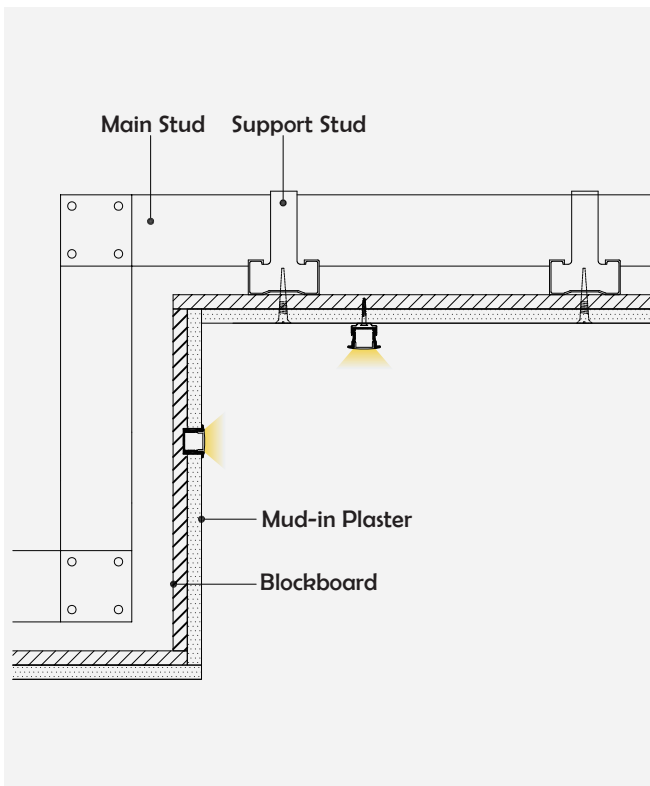

black clear (PC)

black opal (PC)

prism diffuser (PC)

Model	Cover Model	Cover		End Cap	Clip	Suspended Rope (Set)	Connector	Lighting Source (width)
		PC	PMMA					
HL-BAPL003	BAPL001	Opal Opal matte Clear Semi-clear black clear black opal prism diffuser	Opal matte Clear Semi-clear	Plastic	Stainless steel	/	/	max 12mm

| Structure image

| Effect image

| Application