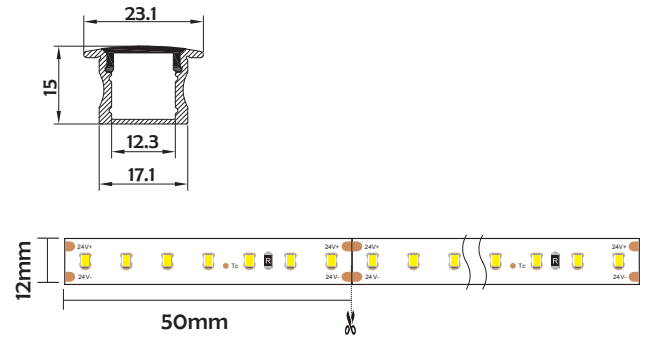

Basic Parameters

Material	AL6063+PC/PMMA
Surface	Anodized/Painting
Lighting source width	12mm
Length	4m/max
Application	For wardrobe / bookcase / bars / counter and other cabinet application.

Installation Accessories