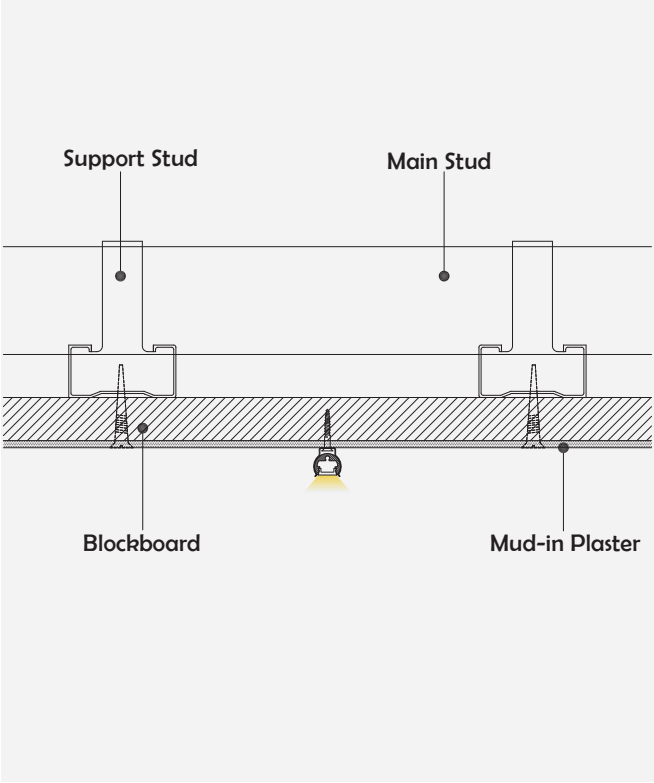

I Basic Parameters

Material	AL6063+PC
Surface	Anodized/Painting
Lighting source width	8mm
Length	4m/max
Application	For offices, conference rooms, supermarkets, home lighting application.

I Installation Accessories

Aluminum Profile

End Cap

Clip

• Optional cover

Opal
(PC)

Model	Cover Model	Cover		End Cap	Clip	Suspended Rope (Set)	Connector	Lighting Source (width)
		PC	PMMA					
HL-A091	A091	Opal	/	Aluminium	Stainless steel	/	/	max 8mm

I Structure image

I Effect image

I Application