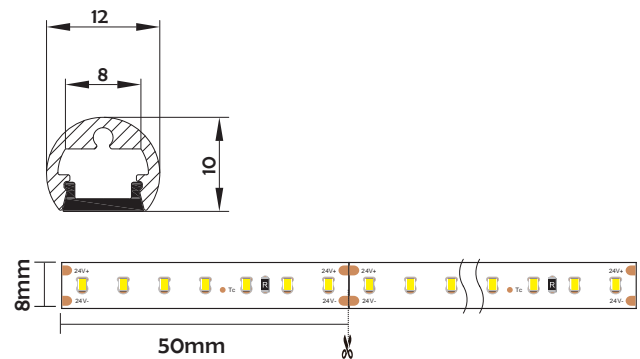

I Basic Parameters

Material	AL6063+PC
Surface	Anodized/Painting
Lighting source width	8mm
Length	4m/max
Application	For offices, conference rooms, supermarkets, home lighting application.

I Installation Accessories

Aluminum Profile

End Cap

Clip

• Optional cover

Opal
(PC)

Model	Cover Model	Cover		End Cap	Clip	Suspended Rope (Set)	Connector	Lighting Source (width)
		PC	PMMA					
HL-A091	A091	Opal	/	Aluminium	Stainless steel	/	/	max 8mm