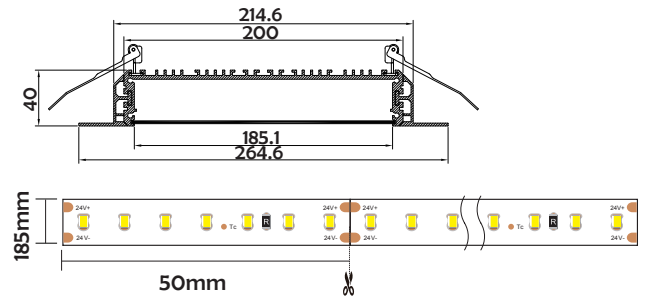

## I Basic Parameters

Material	AL6063+PC
Surface	Anodized/Painting
Lighting source width	185mm
Length	4m/max
Application	Widely used in shopping centers, commercial buildings, office buildings, home lighting, etc.

### • Optional cover

Opal (PC)

Model	Cover Model	Cover		End Cap	Clip	Suspended Rope (Set)	Connector	Lighting Source (width)
		PC	PMMA					
HL-A085-1	Anti-glare prism diffuser plate PC diffusion plate	Opal	/	Aluminium	Stainless steel	✓	✓	max 185mm