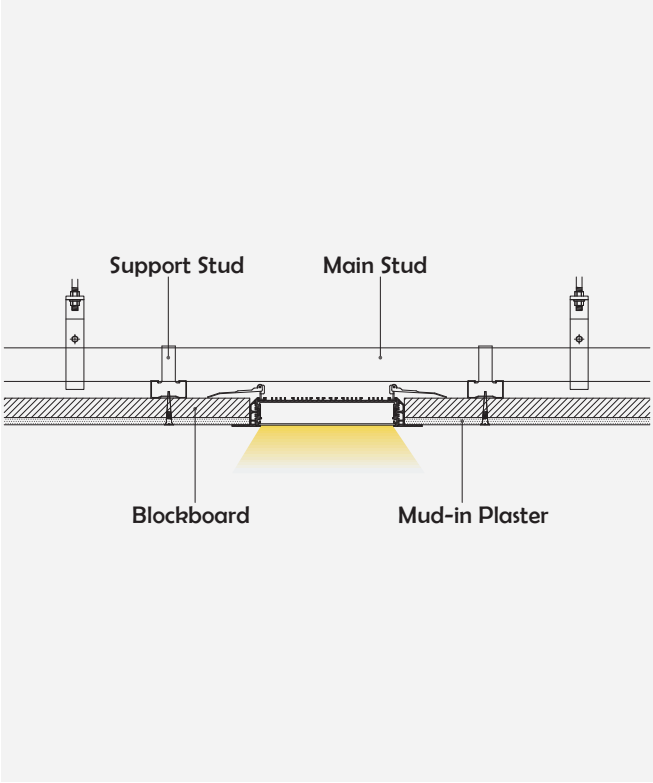

## I Installation Accessories

Aluminum Profile

End Cap

Clip

### • Optional cover

Opal (PC)

Model	Cover Model	Cover		End Cap	Clip	Suspended Rope (Set)	Connector	Lighting Source (width)
		PC	PMMA					
HL-A085-1	Anti-glare prism diffuser plate PC diffusion plate	Opal	/	Aluminium	Stainless steel	✓	✓	max 185mm

# I Structure image