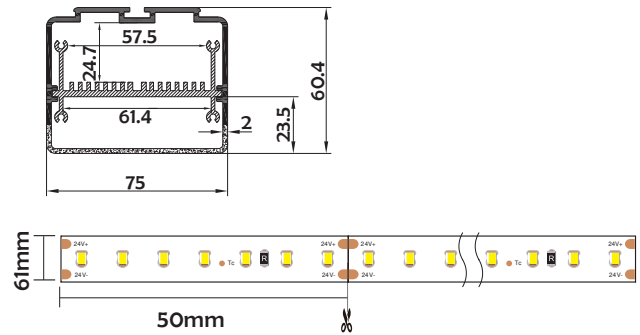

Basic Parameters

Material	AL6063+PC
Surface	Anodized
Lighting source width	61mm
Length	4m/max
Application	Offices, conference rooms, shopping malls, dust-free workshop, hospitals, schools, etc.

Installation Accessories

Aluminum Profile

End Cap

Clip

Suspended Rope

• Optional cover

PC double-color cover (PC)

Model	Cover Model	Cover		End Cap	Clip	Suspended Rope (Set)	Connector	Lighting Source (width)
		PMMA	PC					
HL-A081	A081	/	PC double-color cover	Plastic	Stainless steel Aluminium	✓	/	max 61mm