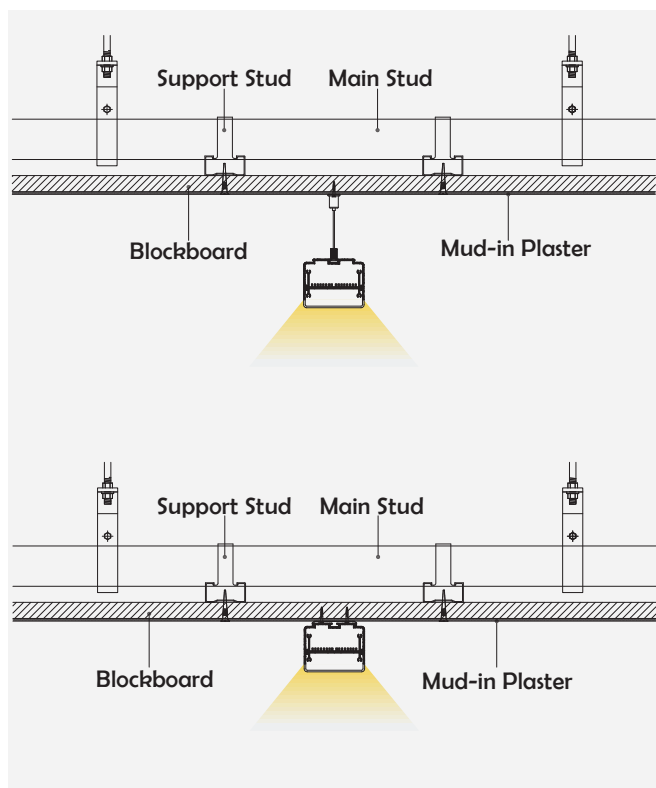

Basic Parameters

Material	AL6063+PC
Surface	Anodized
Lighting source width	61mm
Length	4m/max
Application	Offices, conference rooms, shopping malls, dust-free workshop, hospitals, schools, etc.

Installation Accessories

Aluminum Profile

End Cap

Clip

Suspended Rope

• Optional cover

PC double-color cover (PC)

Model	Cover Model	Cover		End Cap	Clip	Suspended Rope (Set)	Connector	Lighting Source (width)
		PMMA	PC					
HL-A081	A081	/	PC double-color cover	Plastic	Stainless steel Aluminium	✓	/	max 61mm

| Structure image

| Effect image

| Application