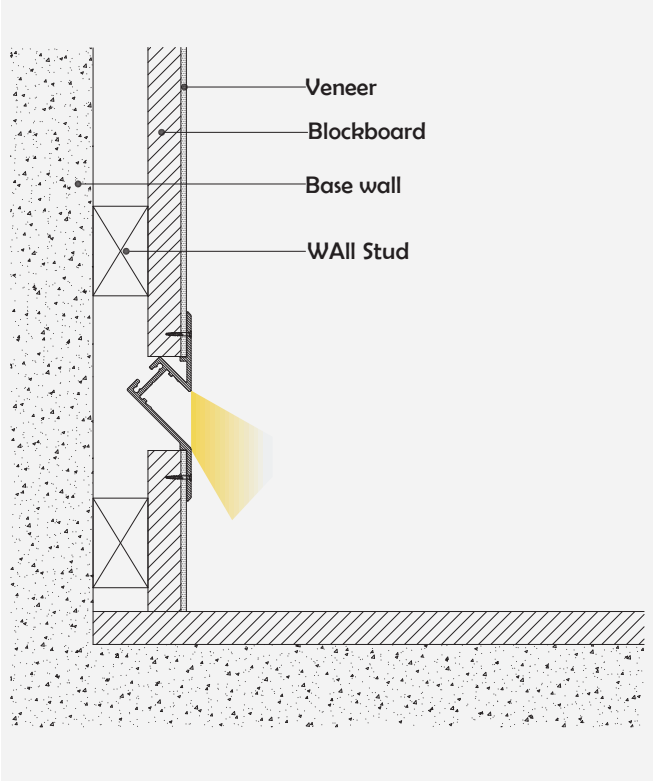

HL-A069

-Professional industrial design with sharp lines.
 -AL6063 aluminum profile with excellent heat dissipation performance.

I Basic Parameters

Material	AL6063
Surface	Anodized/Painting
Lighting source width	14mm
Length	4m/max
Application	For recessed in corner wall.

I Installation Accessories

Aluminum Profile

End Cap

Screws

Model	Cover Model	Cover		End Cap	Clip	Suspended Rope (Set)	Connector	Lighting Source (width)
		PMMA	PC					
HL-A069	/	/	/	Aluminium	/	/	/	max 14mm

I Structure image

I Effect image

I Application