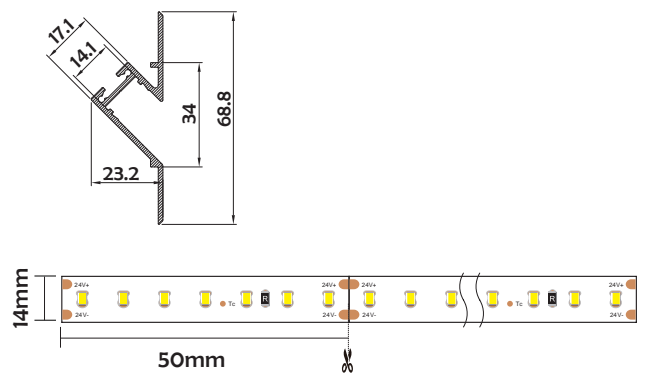

HL-A069

-Professional industrial design with sharp lines.
 -AL6063 aluminum profile with excellent heat dissipation performance.

I Basic Parameters

Material	AL6063
Surface	Anodized/Painting
Lighting source width	14mm
Length	4m/max
Application	For recessed in corner wall.

I Installation Accessories

Aluminum Profile

End Cap

Screws

Model	Cover Model	Cover		End Cap	Clip	Suspended Rope (Set)	Connector	Lighting Source (width)
		PMMA	PC					
HL-A069	/	/	/	Aluminium	/	/	/	max 14mm

I Structure image

I Effect image

I Application