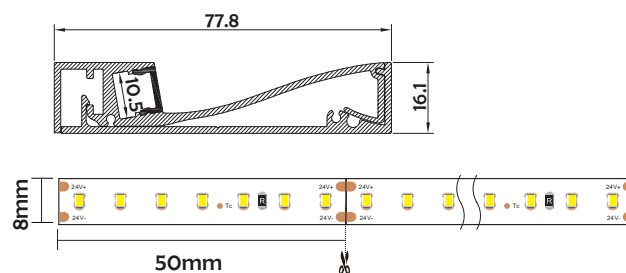

HL-A061

- Recessed design, integrated into architecture.
- Imported PC diffuser with uniform and soft lighting.
- AL6063 aluminum profile with high-quality surface treatment.

I Basic Parameters

Material	AL6063+PC
Surface	Anodized/Painting
Lighting source width	8mm
Length	4m/max
Application	Widely used in 90 degree corners, etc.

I Installation Accessories

Aluminum Profile

End Cap

• Optional cover

Opal (PC)

Model	Cover Model	Cover		End Cap	Clip	Suspended Rope (Set)	Connector	Lighting Source (width)
		PC	PMMA					
HL-A061	W4010	Opal	/	Aluminium	/	/	/	max 8mm