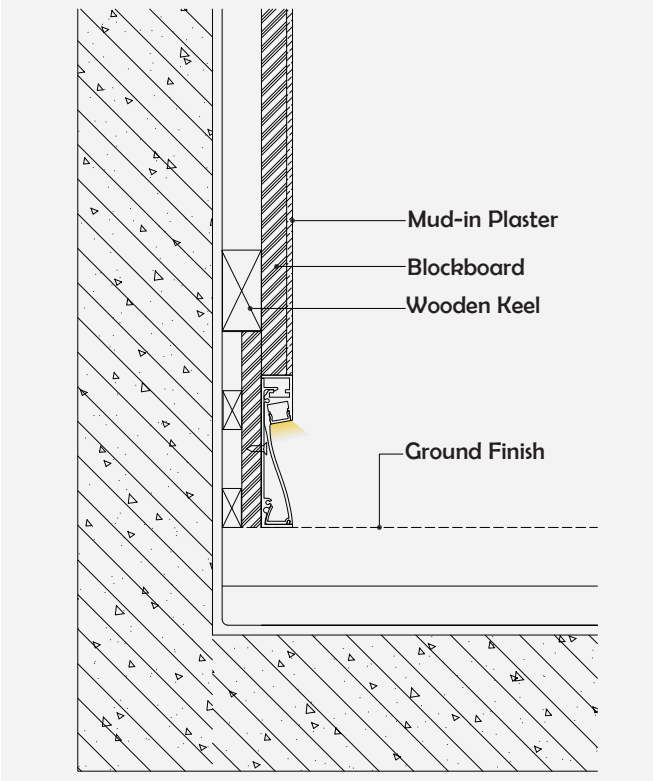

HL-A061

- Recessed design, integrated into architecture.
- Imported PC diffuser with uniform and soft lighting.
- AL6063 aluminum profile with high-quality surface treatment.

I Basic Parameters

Material	AL6063+PC
Surface	Anodized/Painting
Lighting source width	8mm
Length	4m/max
Application	Widely used in 90 degree corners, etc.

I Installation Accessories

Aluminum Profile

End Cap

• Optional cover

Opal (PC)

Model	Cover Model	Cover		End Cap	Clip	Suspended Rope (Set)	Connector	Lighting Source (width)
		PC	PMMA					
HL-A061	W4010	Opal	/	Aluminium	/	/	/	max 8mm

I Structure image

I Effect image

I Application