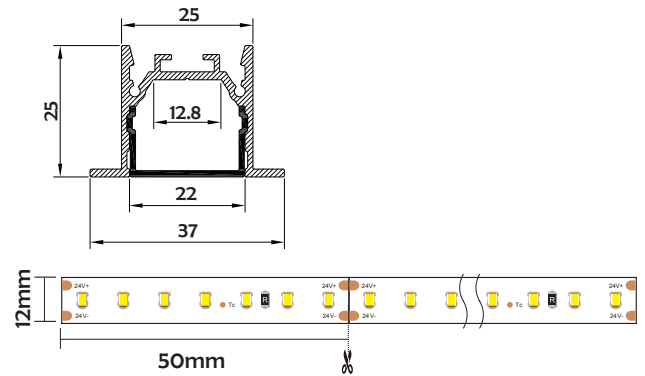

Basic Parameters

Material	AL6063+PC
Surface	Anodized/Painting
Lighting source width	12mm
Length	4m/max
Application	Widely used in shopping centers, commercial buildings, office buildings, home lighting, etc.

Installation Accessories

Aluminum Profile

End Cap

Clip

Suspended Rope

• Optional cover

Opal (PC)

Model	Cover Model	Cover		End Cap	Clip	Suspended Rope (Set)	Connector	Lighting Source (width)
		PC	PMMA					
HL-A054	A052	Opal	/	Aluminium	Stainless steel Aluminium	✓	/	max 12mm