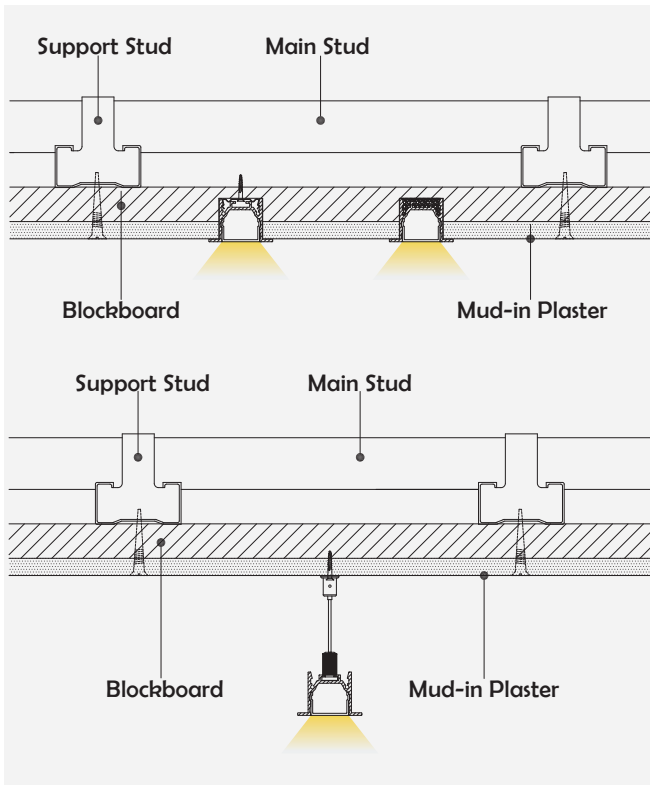

Basic Parameters

Material	AL6063+PC
Surface	Anodized/Painting
Lighting source width	12mm
Length	4m/max
Application	Widely used in shopping centers, commercial buildings, office buildings, home lighting, etc.

Installation Accessories

Aluminum Profile

End Cap

Clip

Suspended Rope

• Optional cover

Opal (PC)

Model	Cover Model	Cover		End Cap	Clip	Suspended Rope (Set)	Connector	Lighting Source (width)
		PC	PMMA					
HL-A054	A052	Opal	/	Aluminium	Stainless steel Aluminium	✓	/	max 12mm

| Structure image

| Effect image

| Application