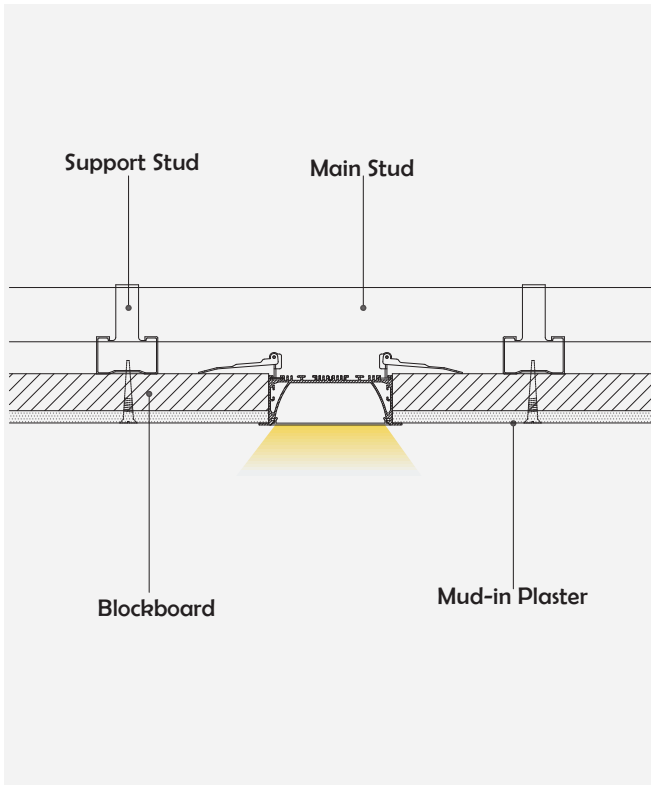

## I Basic Parameters

Material	AL6063+PC
Surface	Anodized/Painting
Lighting source width	64mm
Length	4m/max
Application	Widely used in shopping centers, commercial buildings, office buildings, home lighting, etc.

## I Installation Accessories

Aluminum Profile

End Cap

Clip

### • Optional cover

Opal  
(PC)

Model	Cover Model	Cover		End Cap	Clip	Suspended Rope (Set)	Connector	Lighting Source (width)
		PC	PMMA					
HL-A050	A049	Opal	/	Aluminium	Stainless steel	/	/	max 64mm

## I Structure image