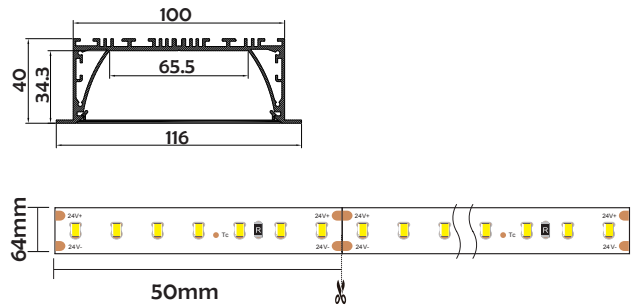

## I Basic Parameters

Material	AL6063+PC
Surface	Anodized/Painting
Lighting source width	64mm
Length	4m/max
Application	Widely used in shopping centers, commercial buildings, office buildings, home lighting, etc.

### • Optional cover

Opal  
(PC)

Model	Cover Model	Cover		End Cap	Clip	Suspended Rope (Set)	Connector	Lighting Source (width)
		PC	PMMA					
HL-A050	A049	Opal	/	Aluminium	Stainless steel	/	/	max 64mm