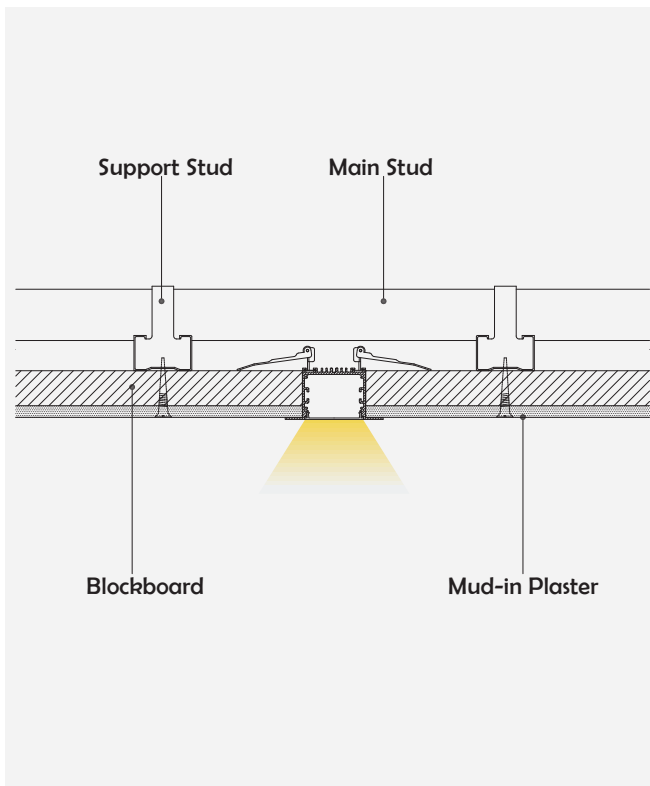

## I Basic Parameters

Material	AL6063+PC/Aluminum Cover
Surface	Anodized/Painting
Lighting source width	43mm
Length	4m/max
Application	Widely used in shopping centers, commercial buildings, office buildings, home lighting, etc.

## I Installation Accessories

Aluminum Profile

End Cap

Clip

Connector

### • Optional cover

Opal (PC)

Model	Cover Model	Cover		End Cap	Clip	Suspended Rope (Set)	Connector	Lighting Source (width)
		PC	PMMA					
HL-A047	A046	Opal	/	Aluminium	Stainless steel	/	✓	max 44mm

## I Structure image