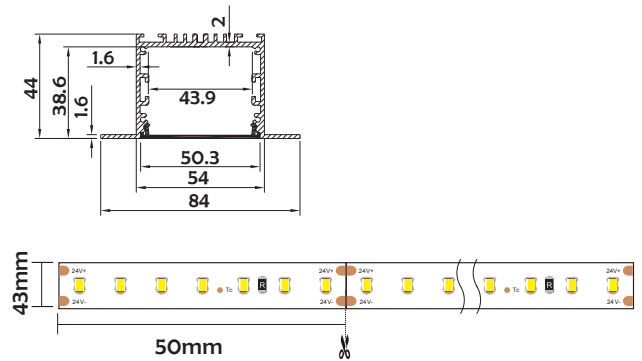

## I Basic Parameters

Material	AL6063+PC/Aluminum Cover
Surface	Anodized/Painting
Lighting source width	43mm
Length	4m/max
Application	Widely used in shopping centers, commercial buildings, office buildings, home lighting, etc.