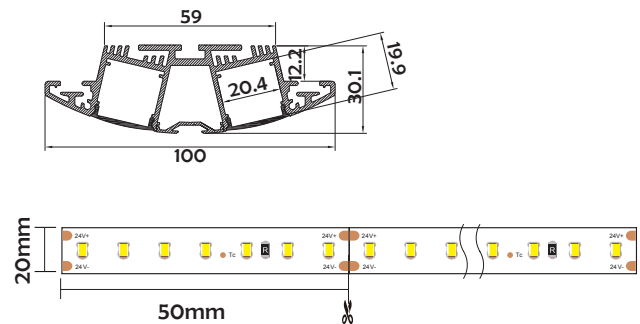

Basic Parameters

Material	AL6063+PC
Surface	Anodized/Painting
Lighting source width	20mm
Length	4m/max
Application	For offices, conference rooms, supermarkets, home lighting, etc.

Installation Accessories

Clear (PMMA/PC)

Semi-clear (PMMA/PC)

Model	Cover Model	Cover		End Cap	Clip	Suspended Rope (Set)	Connector	Lighting Source (width)
		PC	PMMA					
HL-A037	BAPL013	Opal Clear Semi-clear	Opal matte Clear Semi-clear	Aluminium	Stainless steel Aluminium	✓	✓	max 20mm