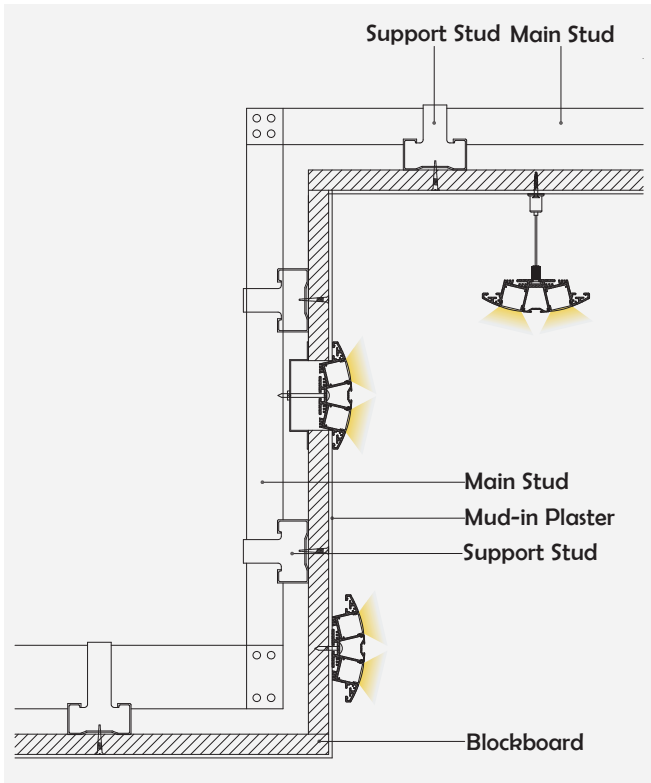

Basic Parameters

Material	AL6063+PC
Surface	Anodized/Painting
Lighting source width	20mm
Length	4m/max
Application	For offices, conference rooms, supermarkets, home lighting, etc.

Installation Accessories

Aluminum Profile

End Cap

Clip

Suspended Rope

Connector

• Optional cover

Opal (PC)

Opal matte (PMMA)

Clear (PMMA/PC)

Semi-clear (PMMA/PC)

Model	Cover Model	Cover		End Cap	Clip	Suspended Rope (Set)	Connector	Lighting Source (width)
		PC	PMMA					
HL-A037	BAPL013	Opal Clear Semi-clear	Opal matte Clear Semi-clear	Aluminium	Stainless steel Aluminium	✓	✓	max 20mm

| Structure image

| Effect image

| Application