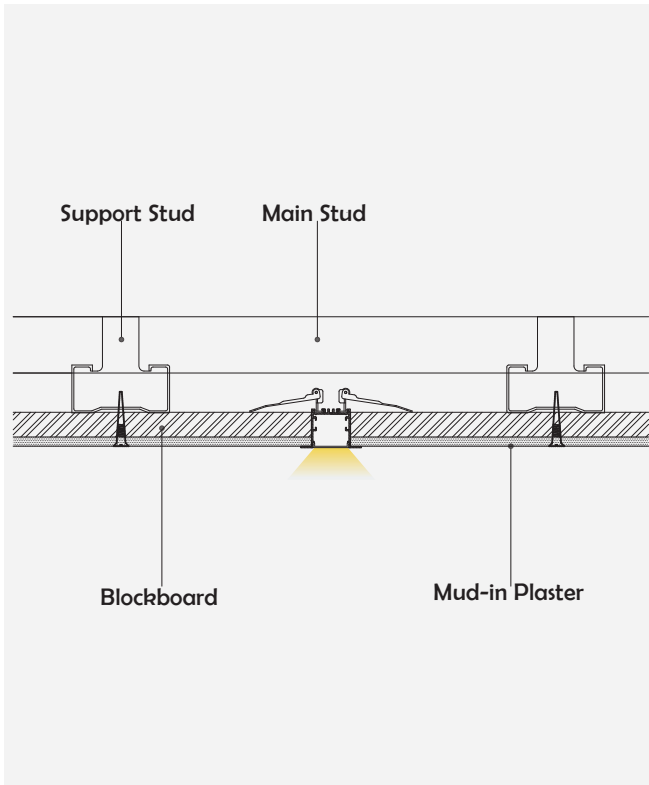

Aluminum Profile

End Cap

Clip

Connector

• Optional cover

Spread (PC)

Transparent (PC)

Translucent (PC)

Black transparent stripes (PC)

Streak spread (PC)

Stripes transparent (PMMA)

Stripes translucent (PMMA)

Striped Milky White (PMMA)

Model	Cover Model	Cover				Suspended Rope (Set)	Connector	Lighting Source (width)
		PC	PMMA	End Cap	Clip			
HL-A035	BAPL017	Spread Streak spread Transparent Translucent Black transparent stripes	Striped Milky White Stripes transparent Stripes translucent	Aluminium	Stainless steel	/	✓	max24mm

I Structure image

I Effect image

I Application