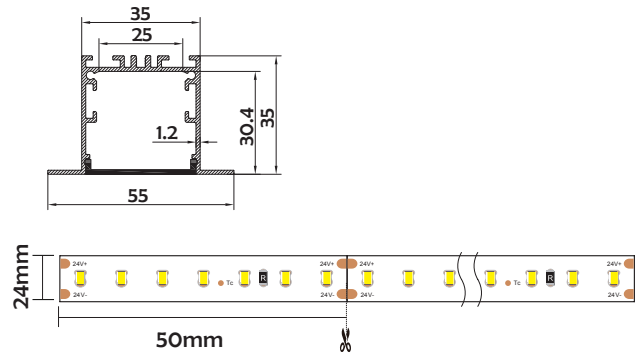

I Basic Parameters

Material	AL6063+PC/PMMA
Surface	Anodized/Painting
Lighting source width	24mm
Length	4m/max
Application	For offices, conference rooms, supermarkets, home lighting, etc.

I Installation Accessories

Aluminum Profile

End Cap

Clip

Connector

• Optional cover

Spread (PC)

Transparent (PC)

Translucent (PC)

Black transparent stripes (PC)

Streak spread (PC)

Stripes transparent (PMMA)

Stripes translucent (PMMA)

Striped Milky White (PMMA)

Model	Cover Model	Cover				Suspended Rope (Set)	Connector	Lighting Source (width)
		PC	PMMA	End Cap	Clip			
HL-A035	BAPL017	Spread Streak spread Transparent Translucent Black transparent stripes	Striped Milky White Stripes transparent Stripes translucent	Aluminium	Stainless steel	/	✓	max24mm