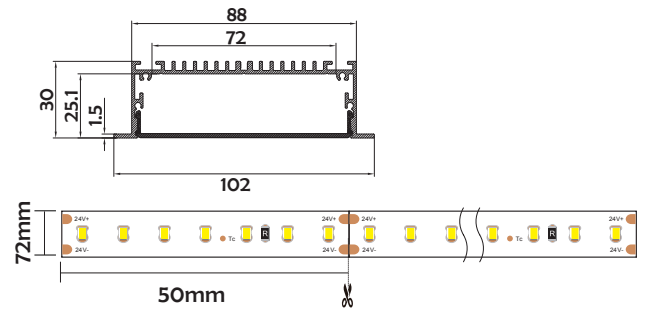

I Basic Parameters

Material	AL6063+PC
Surface	Anodized/Painting
Lighting source width	72mm
Length	4m/max
Application	For offices, conference rooms, supermarkets, home lighting, etc.

I Installation Accessories

Aluminum Profile

End Cap

Clip

Connector

• Optional cover

Opal
(PC)

Model	Cover Model	Cover		End Cap	Clip	Suspended Rope (Set)	Connector	Lighting Source (width)
		PC	PMMA					
HL-A027	A024	Opal	/	Aluminium	Stainless steel	/	✓	max 72mm