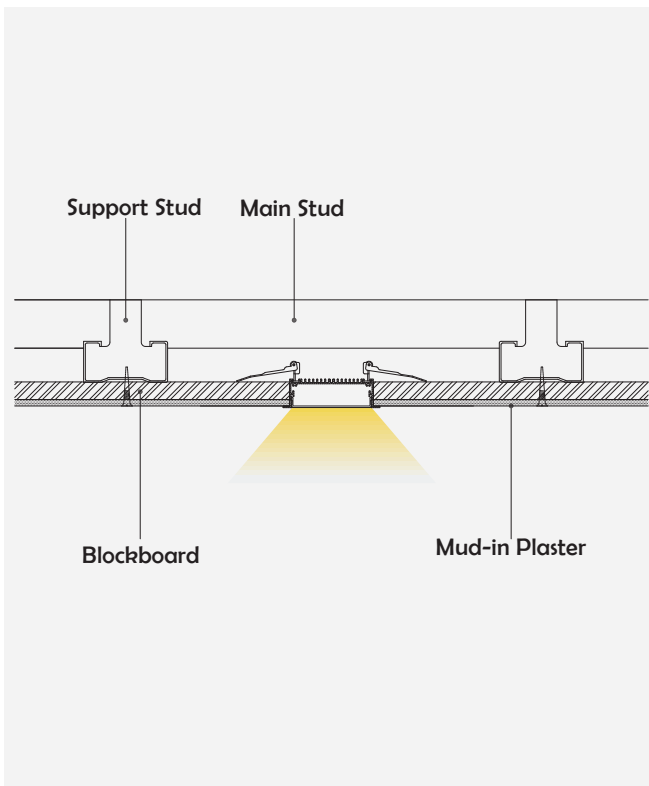

I Basic Parameters

Material	AL6063+PC
Surface	Anodized/Painting
Lighting source width	72mm
Length	4m/max
Application	For offices, conference rooms, supermarkets, home lighting, etc.

I Installation Accessories

Aluminum Profile

End Cap

Clip

Connector

• Optional cover

Opal
(PC)

Model	Cover Model	Cover		End Cap	Clip	Suspended Rope (Set)	Connector	Lighting Source (width)
		PC	PMMA					
HL-A027	A024	Opal	/	Aluminium	Stainless steel	/	✓	max 72mm

I Structure image

I Effect image

I Application