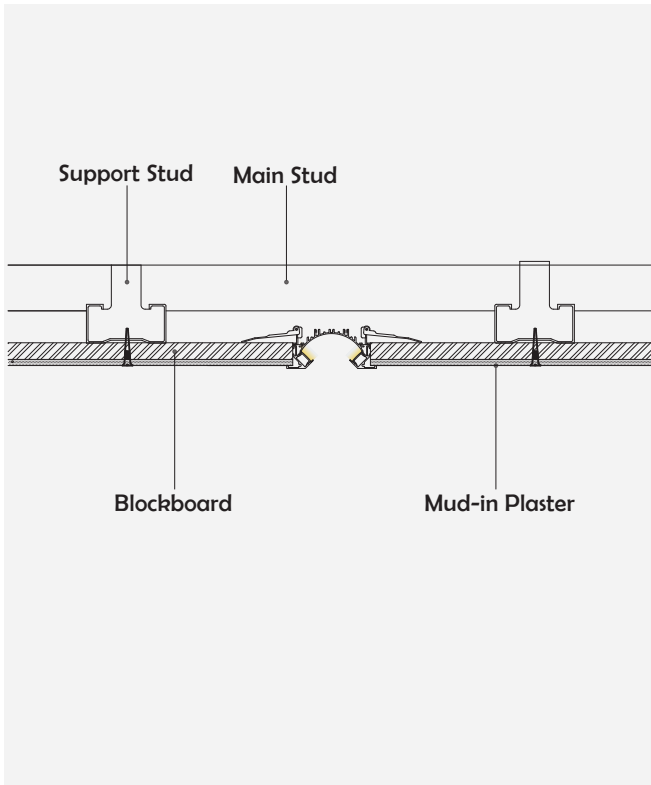

## I Installation Accessories

Aluminum Profile

End Cap

Clip

Connector

### • Optional cover

Opal (PC)

Opal matte (PMMA/PC)

Clear (PMMA/PC)

Semi-clear (PMMA/PC)

black clear (PC)

black opal (PC)

Model	Cover Model	Cover		End Cap	Clip	Suspended Rope (Set)	Connector	Lighting Source (width)
		PC	PMMA					
HL-A025	BAPL001	Opal Opal matte Clear Semi-clear black clear black opal	Opal matte Clear Semi-clear	Aluminium	Stainless steel	/	✓	max 14mm

## I Structure image

## I Effect image