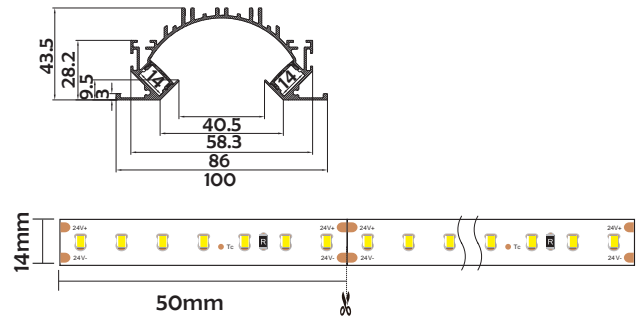

## I Basic Parameters

Material	AL6063+PC/PMMA
Surface	Anodized/Painting
Lighting source width	14mm
Length	4m/max
Application	For offices, conference rooms, supermarkets, home lighting, etc.

### • Optional cover

Opal (PC)

Opal matte (PMMA/PC)

Clear (PMMA/PC)

Semi-clear (PMMA/PC)

black clear (PC)

black opal (PC)

Model	Cover Model	Cover		End Cap	Clip	Suspended Rope (Set)	Connector	Lighting Source (width)
		PC	PMMA					
HL-A025	BAPL001	Opal Opal matte Clear Semi-clear black clear black opal	Opal matte Clear Semi-clear	Aluminium	Stainless steel	/	✓	max 14mm