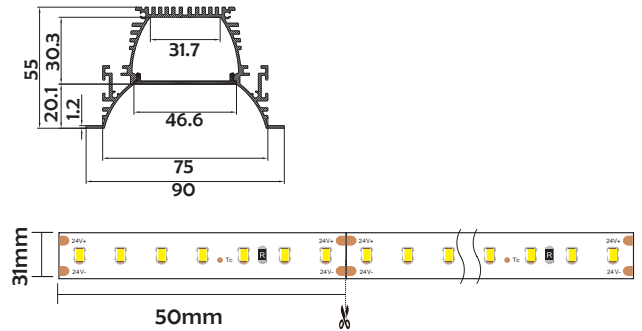

I Basic Parameters

Material	AL6063+PC
Surface	Anodized/Painting
Lighting source width	31mm
Length	4m/max
Application	For offices, conference rooms, supermarkets, home lighting, etc.

I Installation Accessories

Aluminum Profile

End Cap

Clip

Connector

• Optional cover

Opal (PC)

Clear (PC)

Semi-clear (PC)

Model	Cover Model	Cover		End Cap	Clip	Suspended Rope (Set)	Connector	Lighting Source (width)
		PC	PMMA					
HL-A020	BAPL051	Opal Clear Semi-clear	/	Aluminium	Stainless steel	/	✓	max 31mm

I Structure image