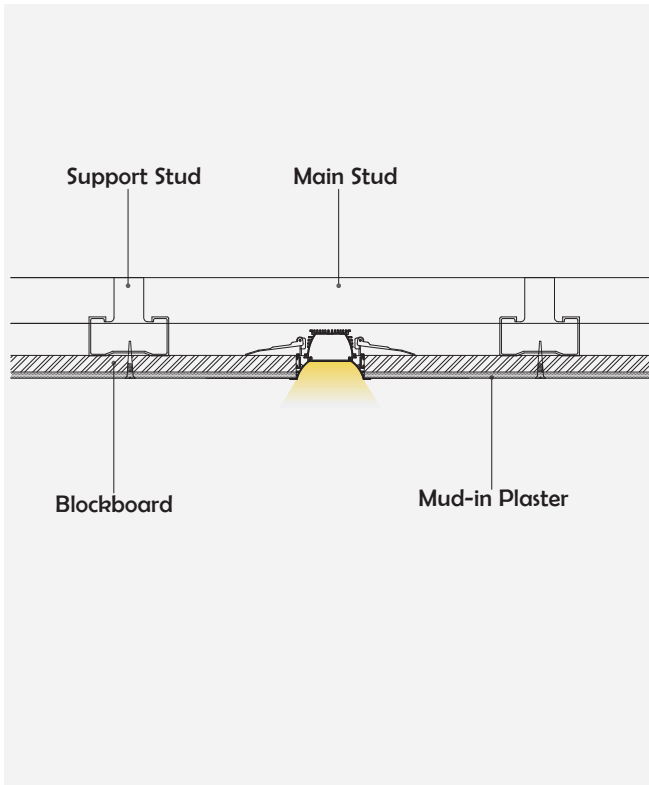

I Basic Parameters

Material	AL6063+PC
Surface	Anodized/Painting
Lighting source width	31mm
Length	4m/max
Application	For offices, conference rooms, supermarkets, home lighting, etc.

I Installation Accessories

Aluminum Profile

End Cap

Clip

Connector

• Optional cover

Opal (PC)

Clear (PC)

Semi-clear (PC)

Model	Cover Model	Cover		End Cap	Clip	Suspended Rope (Set)	Connector	Lighting Source (width)
		PC	PMMA					
HL-A020	BAPL051	Opal Clear Semi-clear	/	Aluminium	Stainless steel	/	✓	max 31mm

I Structure image