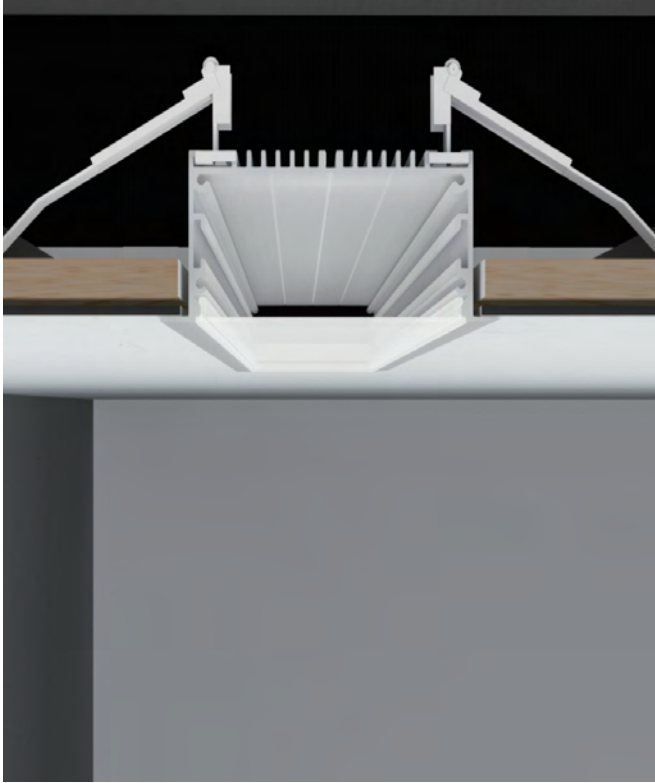

I Effect image