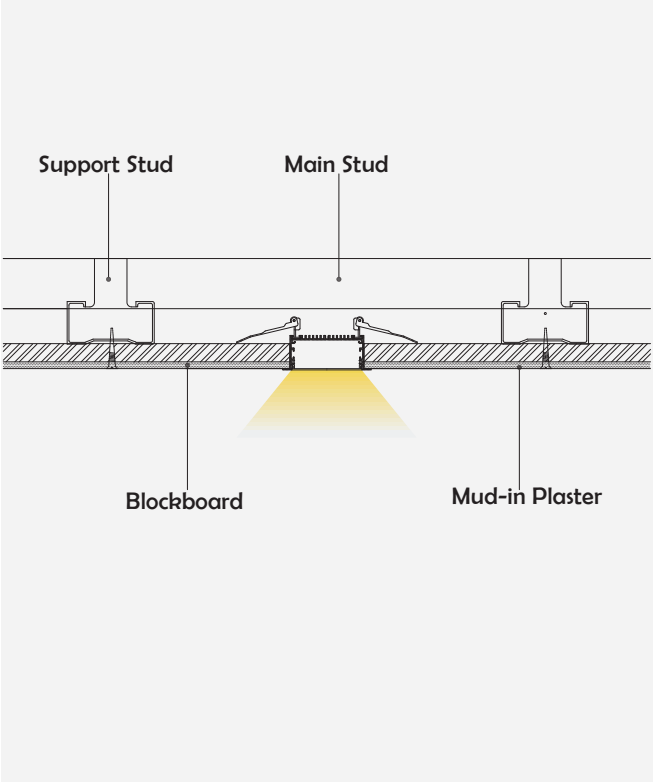

I Basic Parameters

Material	AL6063+PC
Surface	Anodized/Painting
Lighting source width	63mm
Length	4m/max
Application	For offices, conference rooms, supermarkets, home lighting, etc.

I Installation Accessories

Aluminum Profile

End Cap

Clip

Connector

• Optional cover

Opal
(PC)

Clear
(PC)

Semi-clear
(PC)

Model	Cover Model	Cover		End Cap	Clip	Suspended Rope (Set)	Connector	Lighting Source (width)
		PC	PMMA					
HL-A020	BAPL054	Opal Clear Semi-clear	/	Aluminium	Stainless steel	/	✓	max 63mm

I Structure image