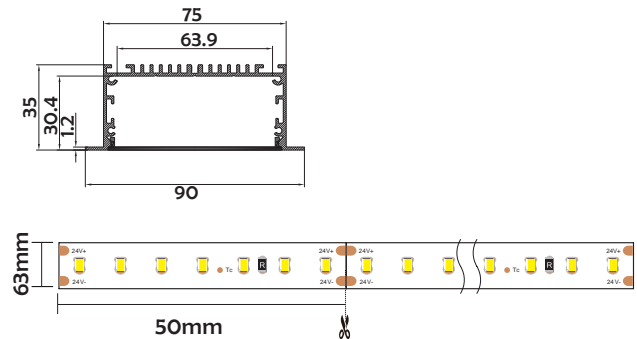

I Basic Parameters

Material	AL6063+PC
Surface	Anodized/Painting
Lighting source width	63mm
Length	4m/max
Application	For offices, conference rooms, supermarkets, home lighting, etc.

I Installation Accessories

Aluminum Profile

End Cap

Clip

Connector

• Optional cover

Opal
(PC)

Clear
(PC)

Semi-clear
(PC)

Model	Cover Model	Cover		End Cap	Clip	Suspended Rope (Set)	Connector	Lighting Source (width)
		PC	PMMA					
HL-A020	BAPL054	Opal Clear Semi-clear	/	Aluminium	Stainless steel	/	✓	max 63mm

I Structure image