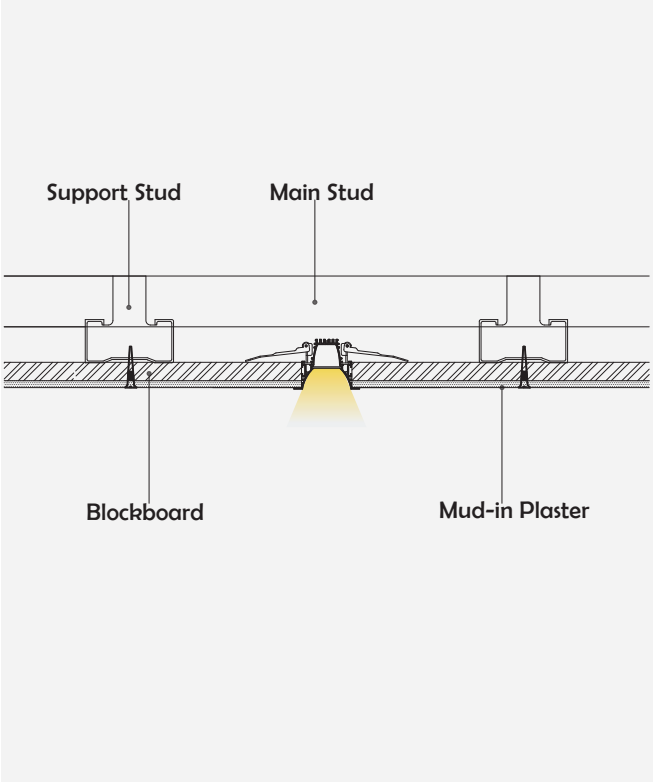

I Basic Parameters

Material	AL6063+PC
Surface	Anodized/Painting
Lighting source width	16mm
Length	4m/max
Application	For offices, conference rooms, supermarkets, home lighting, etc.

I Installation Accessories

Aluminum Profile

End Cap

Clip

Connector

• Optional cover

Opal (PC)

Clear (PC)

Model	Cover Model	Cover		End Cap	Clip	Suspended Rope (Set)	Connector	Lighting Source (width)
		PC	PMMA					
HL-A016	BAPL062	Opal Clear	/	Aluminium	Stainless steel	/	✓	max 16mm

I Structure image

I Effect image

I Application