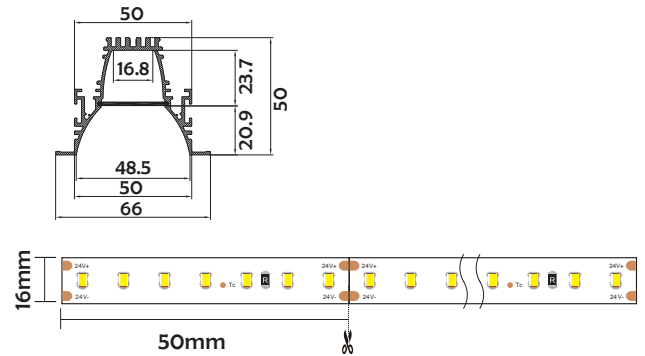

I Basic Parameters

Material	AL6063+PC
Surface	Anodized/Painting
Lighting source width	16mm
Length	4m/max
Application	For offices, conference rooms, supermarkets, home lighting, etc.

I Installation Accessories

Aluminum Profile

End Cap

Clip

Connector

• Optional cover

Opal (PC)

Clear (PC)

Model	Cover Model	Cover		End Cap	Clip	Suspended Rope (Set)	Connector	Lighting Source (width)
		PC	PMMA					
HL-A016	BAPL062	Opal Clear	/	Aluminium	Stainless steel	/	✓	max 16mm