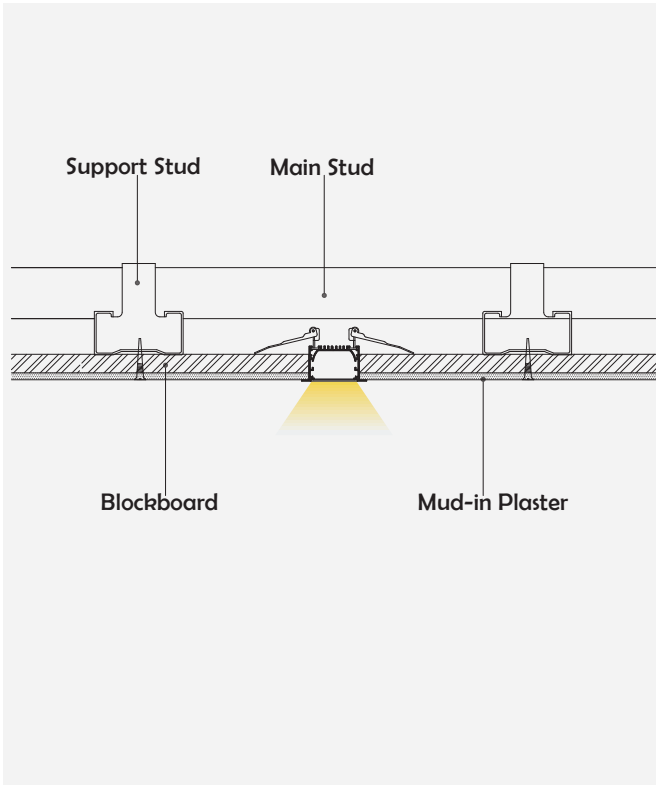

## I Installation Accessories

Aluminum Profile

End Cap

Clip

Connector

Connector T/L/

### • Optional cover

Opal (PC)

Clear (PC)

Semi-clear (PC)

Model	Cover Model	Cover			End Cap	Clip	Suspended Rope (Set)	Connector	Lighting Source (width)
		PC	PMMA						
HL-A015	BAPL051	Opal Clear Semi-clear	/	Aluminium	Stainless steel	/	✓	max 31mm	

# I Structure image