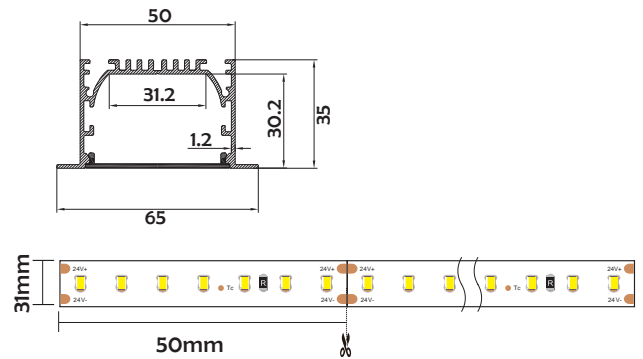

## I Basic Parameters

Material	AL6063+PC
Surface	Anodized/Painting
Lighting source width	31mm
Length	4m/max
Application	For offices, conference rooms, supermarkets, home lighting, etc.

### • Optional cover

Opal (PC)

Clear (PC)

Semi-clear (PC)

Model	Cover Model	Cover			End Cap	Clip	Suspended Rope (Set)	Connector	Lighting Source (width)
		PC	PMMA						
HL-A015	BAPL051	Opal Clear Semi-clear	/	Aluminium	Stainless steel	/	✓	max 31mm	