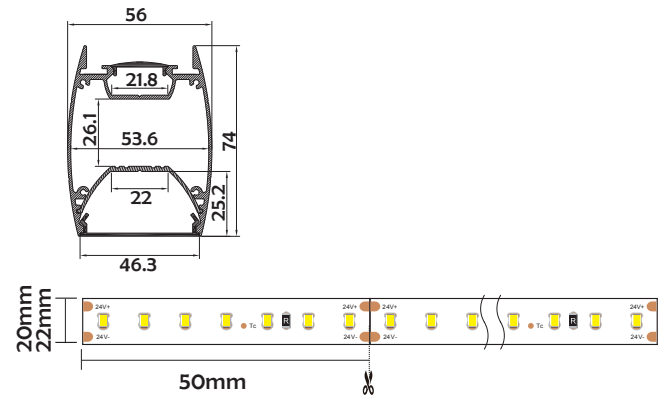

## Basic Parameters

Material	AL6063+PC/PMMA
Surface	Anodized/Painting
Lighting source width	UP 20mm, Down 22mm
Length	4m/max
Application	For offices, conference rooms, supermarkets, home lighting, etc.