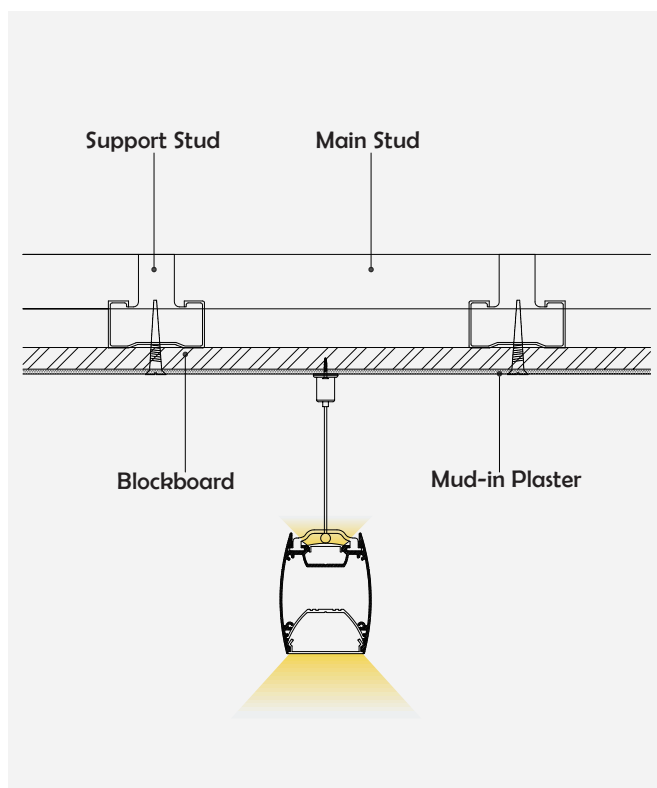

## Installation Accessories

Aluminum Profile

End Cap

Suspended Rope

Connector

### Optional cover

Opal (PC)

Opal matte (PMMA)

Clear (PMMA/PC)

Semi-clear (PMMA/PC)

Black clear (PC)

Model	Cover Model	Cover		End Cap	Clip	Suspended Rope (Set)	Connector	Lighting Source (width)
		PC	PMMA					
HL-A001	BAPL013	Opal Clear Semi-clear Black clear	Opal matte Clear Semi-clear	Aluminum	/	✓	✓	22mm 20mm
	A001	Opal	/					

## | Structure image