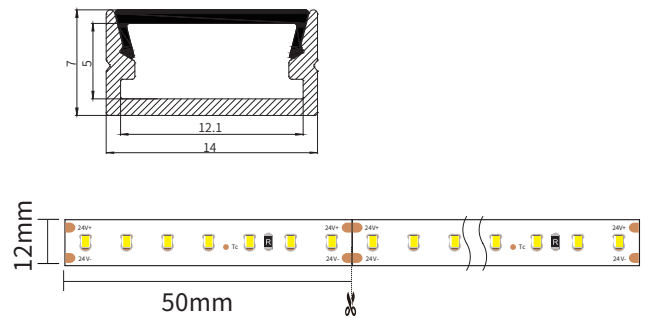

Material	AL6063+PC
Surface	Anodized/Painting
Lighting source width	12mm
Length	4m/max
Application	For offices / conference rooms / supermarkets / home lighting application.

I Installation Accessories

Aluminum Profile

End Cap

Clip

• Optional cover

Opal (PC)

Model	Cover Model	Cover		End Cap	Clip	Suspended Rope (Set)	Connector	Lighting Source (width)
		PC	PMMA					
HL-1407	1407	Opal Clear	/	ABS	Stainless steel	/	/	max 12mm