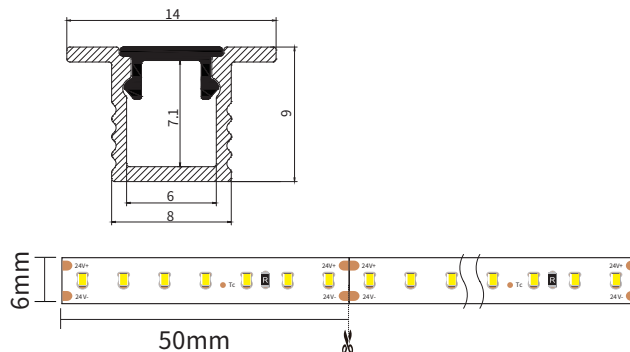

## I Basic Parameters

Material	AL6063+PC
Surface	Anodized/Painting
Lighting source width	6mm
Length	4m/max
Application	For offices / conference rooms / supermarkets / home lighting application.

### • Optional cover

Opal (PC)

Model	Cover Model	Cover		End Cap	Clip	Suspended Rope (Set)	Connector	Lighting Source (width)
		PC	PMMA					
HL-0814	0809	Opal Clear Semi-clear Black Opal Black Clear	/	ABS	Stainless steel	/	/	max 6mm