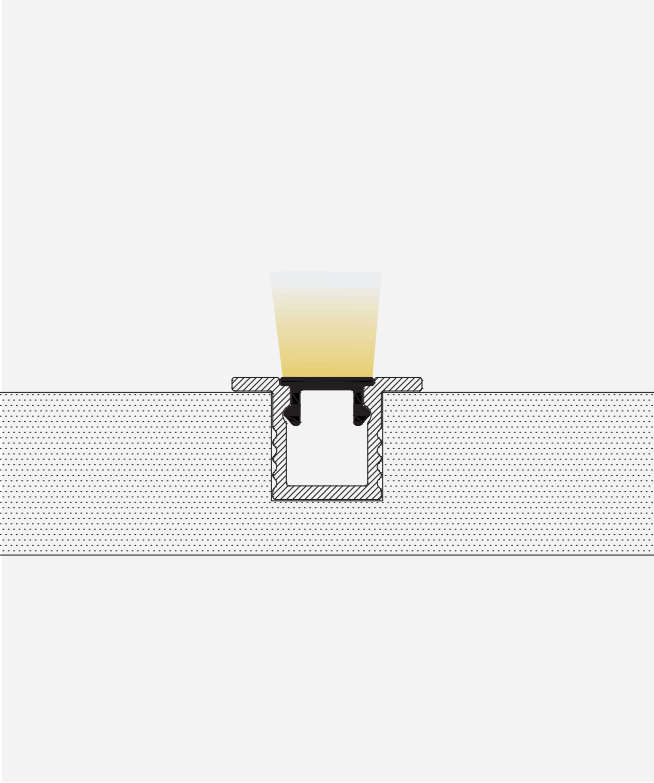

I Structure image