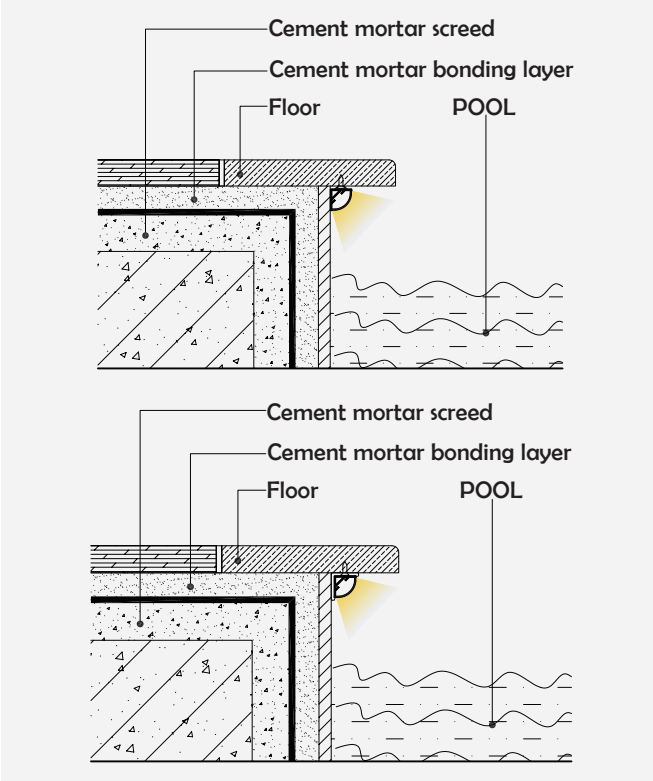

## I Basic Parameters

Material	PC
Surface	Double color
Lighting source width	10mm
Length	4m/max
Application	For outdoors/building/pool /square decoration/park decoration application.

# IP 67

Waterproof Grade

### • Optional cover

Opal matte+light lense (PC)

Model	Cover Model	Cover		End Cap	Clip	Suspended Rope (Set)	Connector	Lighting Source (width)
		PC	PMMA					
HL-BAPL068-F	PC	Opal matte+light lense	/	Plastic	Stainless steel Plastic	/	/	max 10mm

# I Structure image