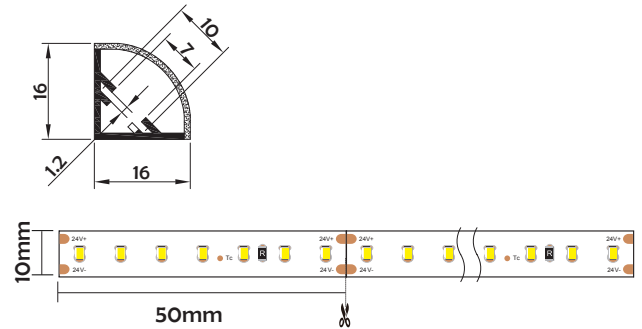

## I Basic Parameters

Material	PC
Surface	Double color
Lighting source width	10mm
Length	4m/max
Application	For outdoors/building/pool /square decoration/park decoration application.