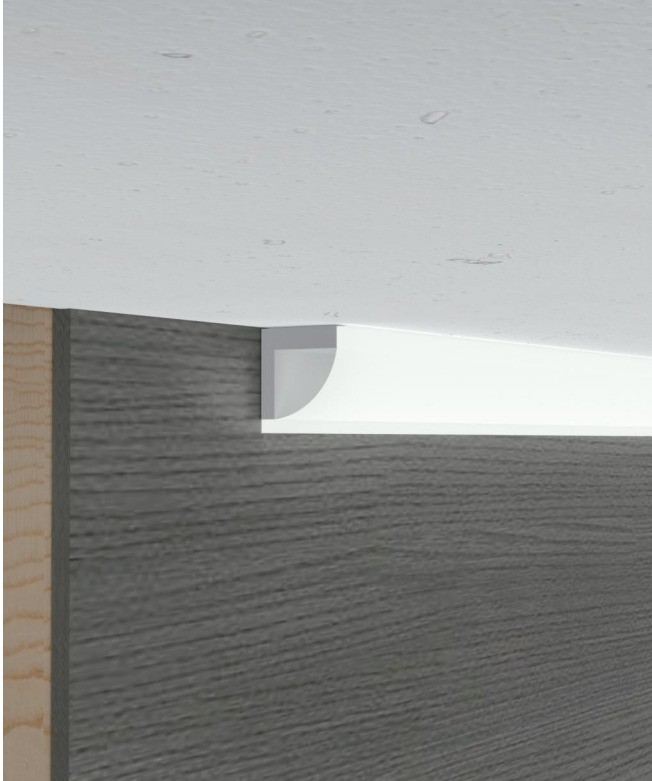

I Effect image