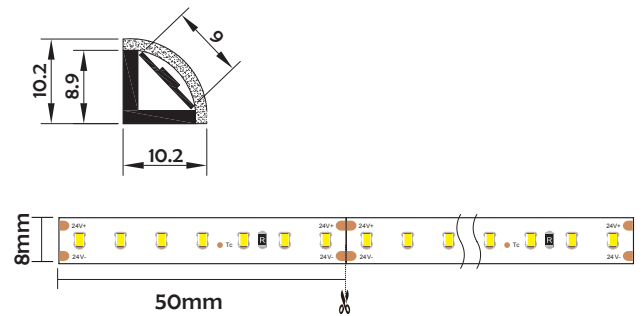

I Basic Parameters

Material	PMMA
Surface	Double color
Lighting source width	8mm
Length	4m/max
Application	For outdoors/building/pool /square decoration/park decoration application.

I Installation Accessories

End Cap

Clip

IP 67

Waterproof Grade

• Optional cover

Opal matte+light lens (PMMA)

Model	Cover Model	Cover				Suspended Rope (Set)	Connector	Lighting Source (width)
		PC	PMMA	End Cap	Clip			
HL-BAPL067-F	PMMA	/	Opal matte+light lens	Plastic	Stainless steel	/	/	max 8mm