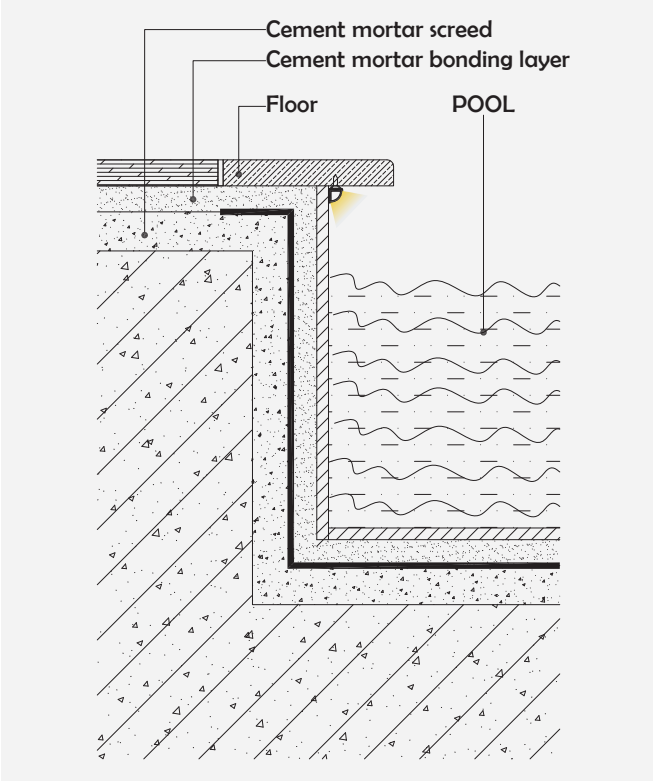

I Basic Parameters

Material	PMMA
Surface	Double color
Lighting source width	8mm
Length	4m/max
Application	For outdoors/building/pool /square decoration/park decoration application.

I Installation Accessories

End Cap

Clip

IP 67

Waterproof Grade

• Optional cover

Opal matte+light lens (PMMA)

Model	Cover Model	Cover				Suspended Rope (Set)	Connector	Lighting Source (width)
		PC	PMMA	End Cap	Clip			
HL-BAPL067-F	PMMA	/	Opal matte+light lens	Plastic	Stainless steel	/	/	max 8mm

I Structure image

I Effect image

I Application