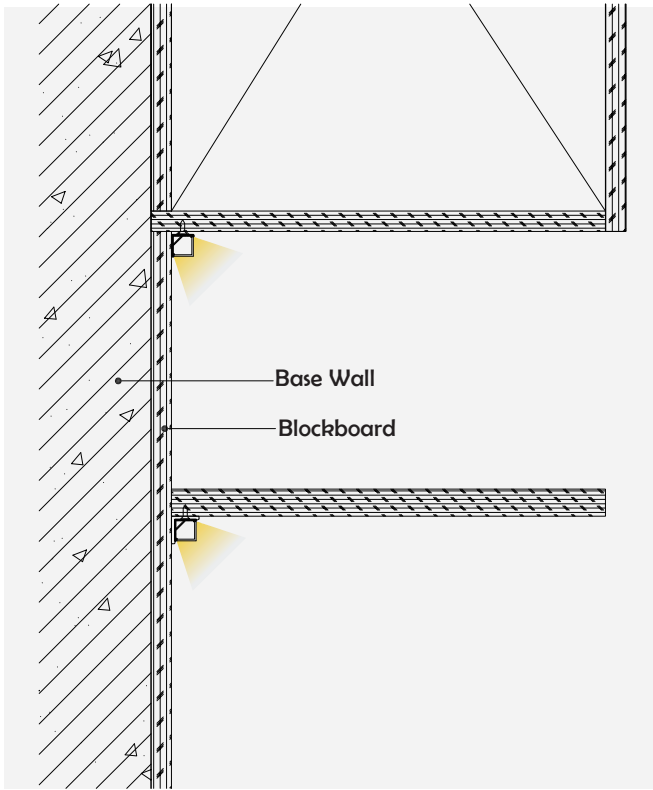

### • Optional cover

Opal (PC)

Opal matte (PMMA)

Clear (PMMA/PC)

Semi-clear (PMMA/PC)

Black clear (PC)

Model	Cover Model	Cover		End Cap	Clip	Suspended Rope (Set)	Connector	Lighting Source (width)
		PC	PMMA					
HL-BAPL005	BAPL005	Opal Clear Semi-clear Black clear	Opal matte Clear Semi-clear	Plastic	Plastic Stainless steel	/	/	max 10mm

## I Structure image