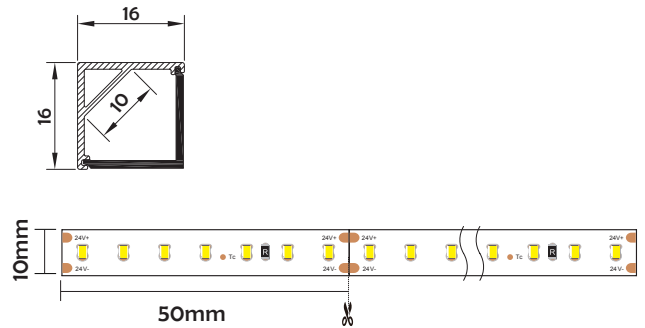

## I Basic Parameters

Material	AL6063+PC/PMMA
Surface	Anodized/Painting
Lighting source width	10mm
Length	4m/max
Application	For wardrobe / Bookcase / Bars / Counter and other cabinet application.