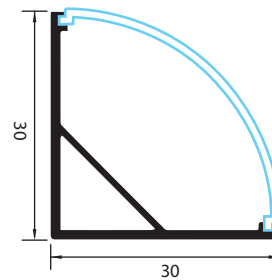

Color 

Unit: mm

## Features:

1. Model: HL-3030F
2. Material: AL6063-T5+PC
3. Surface: Anodized/Painting
4. Lighting source width: 19mm
5. Length: 4m/max
6. Installation: For offices / conference rooms / supermarkets / home lighting application.