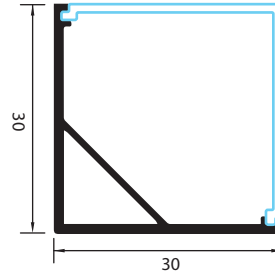

Color 

Unit: mm

Features:

1. Model: HL-3030E
2. Material: AL6063-T5+PC
3. Surface: Anodized/Painting
4. Lighting source width: 19mm
5. Length: 4m/max
6. Installation: For offices / conference rooms / supermarkets / home lighting application.