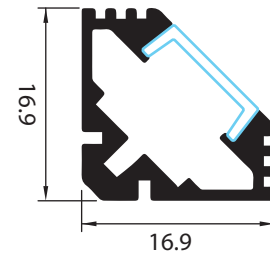

Color 

Unit: mm

Features:

1. Model: HL-1919
2. Material: AL6063-T5+PC
3. Surface: Anodized/Painting
4. Lighting source width: 11mm
5. Length: 4m/max
6. Installation: For offices / conference rooms / supermarkets / home lighting application.

Accessory:

End Cap

Aluminum Profile

Cover

Suspended Rope

Installation: