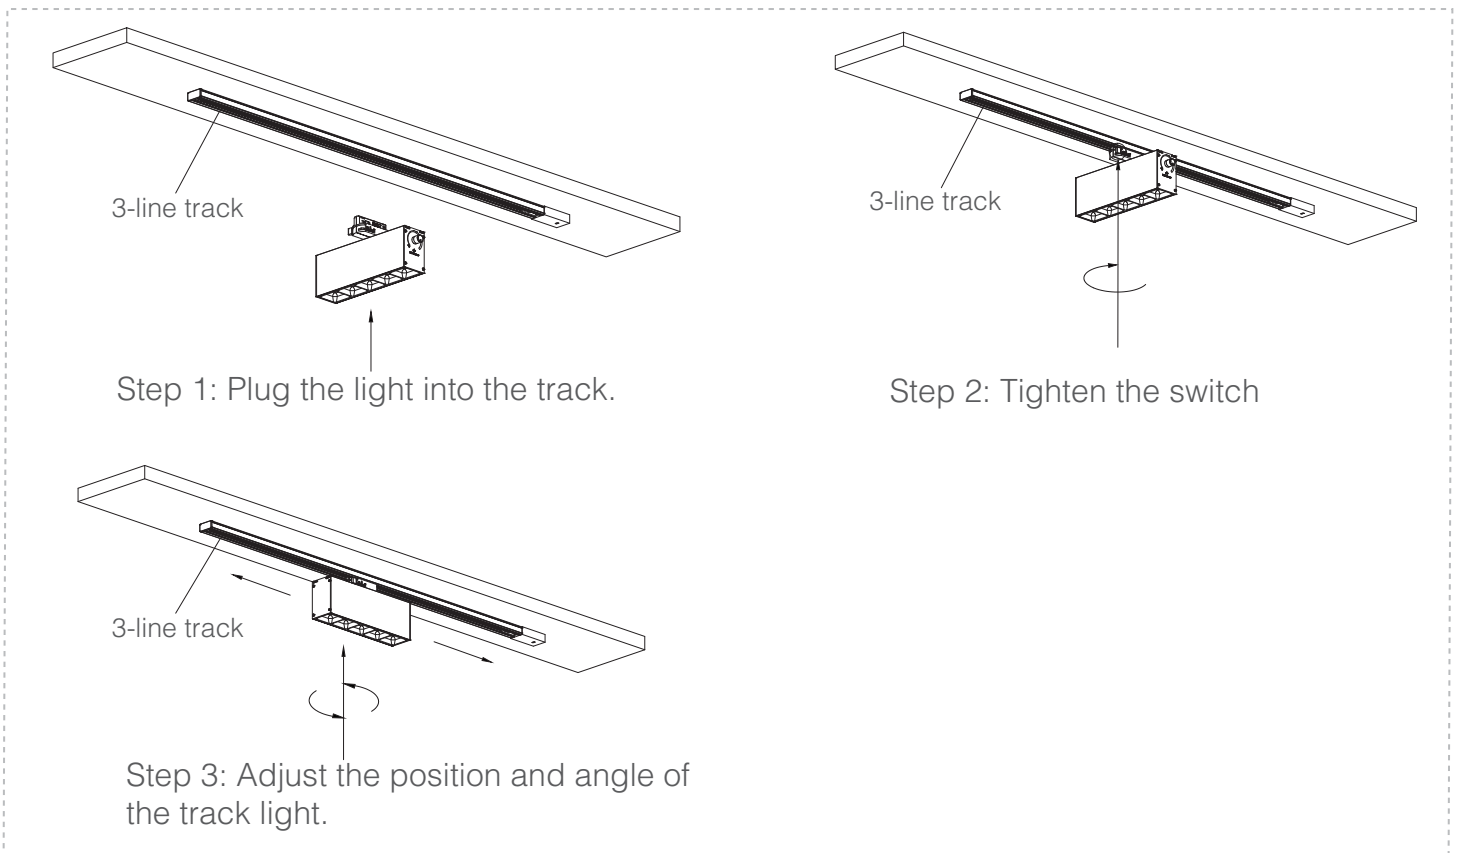

PARAMETERS

Model	HL-GA046-A-R01	HL-GA046-A-R02	HL-GA046-A-D01	HL-GA046-A-D02
Length (mm)	L258*W54*H120mm	L494*W54*H120mm	L258*W54*H120mm	L494*W54*H120mm
Cover	Five-in-one reflector	Five-in-two reflector	PC Cover	
Dimming	YES			
Rated Voltage	AC100-240V			
Nominal Power	15W	30W	15W	30W
LM	1300lm	2600lm	1450lm	2850lm
CRI	>70			
Beam Angle	15°/30°/45°		110°	
CCT	2700-6500k			
Warranty	3 years			
N.W	0.71KG	1.25KG	0.68KG	1.20KG
Working Temperature	-20~+50 C			

INSTRUCTIONS