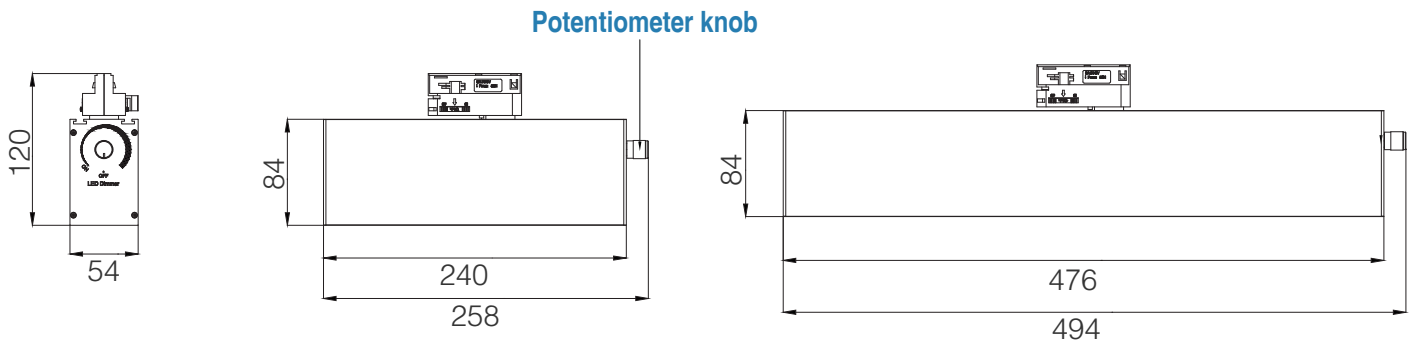

Model: HL-GA046-A

Color(Optional):  Sliver  Black  White

SIZE

Unit: mm

Color: 

Feature

- The integrated design of lamp body and guide rail joint is adopted, and the appearance design is simple and elegant, beautiful and decent;
- Built-in 0~10V constant current dimming power supply, safe and reliable to use, smooth dimming, no flicker in the whole dimming process, dimming range 0% ~ 100%, and dimming depth is about 0.1% .
- Adopting the design structure of manual adjustable potentiometer, you can directly adjust manually and feel the original dimming off tick sound;
- Professional anti-glare grille reflector, reflective angle optional ($15^{\circ}/30^{\circ}/45^{\circ}$), anti-glare value $UGR < 16$; soft & comfortable light and protect eyes;
- Adopt imported Japanese Teijin PC material cover (PC and reflector optional), high lighting transmittance, strong weather resistance, high temperature resistance, corrosion resistance, and strong impact resistance;
- The guide rail joint can be rotated $0-330^{\circ}$ horizontally and unilaterally;

Accessories

Rail connector

Potentiometer knob 2

PC Cover

Reflector

PARAMETERS

Model	HL-GA046-A-R01	HL-GA046-A-R02	HL-GA046-A-D01	HL-GA046-A-D02
Length (mm)	L258*W54*H120mm	L494*W54*H120mm	L258*W54*H120mm	L494*W54*H120mm
Cover	Five-in-one reflector	Five-in-two reflector	PC Cover	
Dimming	YES			
Rated Voltage	AC100-240V			
Nominal Power	15W	30W	15W	30W
LM	1300lm	2600lm	1450lm	2850lm
CRI	>70			
Beam Angle	15°/30°/45°		110°	
CCT	2700-6500k			
Warranty	3 years			
N.W	0.71KG	1.25KG	0.68KG	1.20KG
Working Temperature	-20~+50 C			

INSTRUCTIONS

ROTATION DIAGRAM

APPLICATION PICTURE

PACKAGING

	Model	Inner box	Carton box	QTY/Carton
01	HL-GA046-A-R01 HL-GA046-A-D01	300*100*165mm	915*215*345mm	12 PCS
02	HL-GA046-A-R02 HL-GA046-A-D02	535*100*165mm	1085*215*345mm	8 PCS