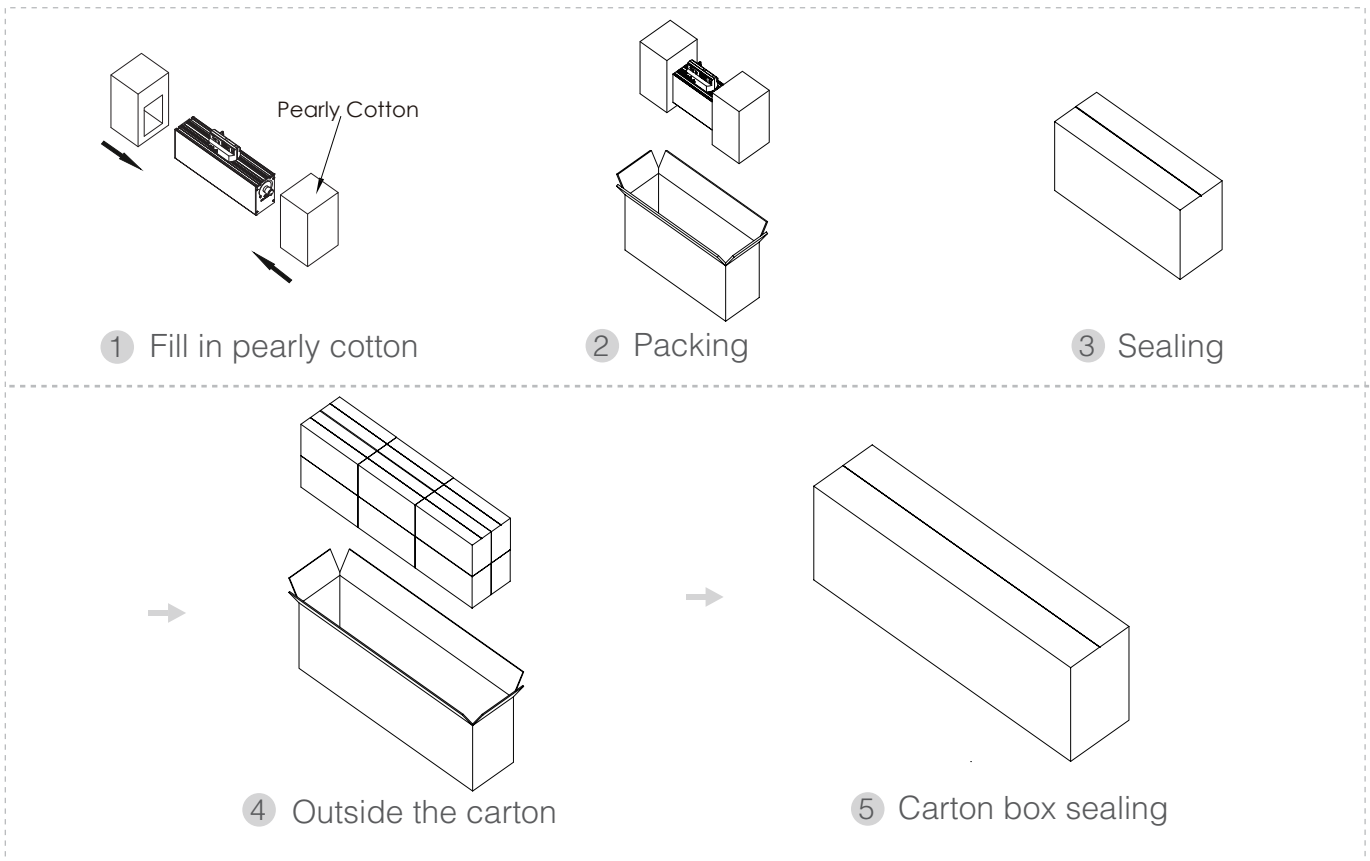

Model: HL-GA046-A

Color(Optional):  Sliver  Black  White

SIZE

Unit: mm

Color: 

Feature

- The integrated design of lamp body and guide rail joint is adopted, and the appearance design is simple and elegant, beautiful and decent;
- Built-in 0~10V constant current dimming power supply, safe and reliable to use, smooth dimming, no flicker in the whole dimming process, dimming range 0% ~ 100%, and dimming depth is about 0.1% .
- Adopting the design structure of manual adjustable potentiometer, you can directly adjust manually and feel the original dimming off tick sound;
- Professional anti-glare grille reflector, reflective angle optional ($15^{\circ}/30^{\circ}/45^{\circ}$), anti-glare value $UGR < 16$; soft & comfortable light and protect eyes;
- Adopt imported Japanese Teijin PC material cover (PC and reflector optional), high lighting transmittance, strong weather resistance, high temperature resistance, corrosion resistance, and strong impact resistance;
- The guide rail joint can be rotated $0-330^{\circ}$ horizontally and unilaterally;

Accessories

Rail connector

Potentiometer knob 2

PC Cover

Reflector

PARAMETERS

Model	HL-GA046-A-R01	HL-GA046-A-R02	HL-GA046-A-D01	HL-GA046-A-D02
Length (mm)	L258*W54*H120mm	L494*W54*H120mm	L258*W54*H120mm	L494*W54*H120mm
Cover	Five-in-one reflector	Five-in-two reflector	PC Cover	
Dimming	YES			
Rated Voltage	AC100-240V			
Nominal Power	15W	30W	15W	30W
LM	1300lm	2600lm	1450lm	2850lm
CRI	>70			
Beam Angle	15°/30°/45°		110°	
CCT	2700-6500k			
Warranty	3 years			
N.W	0.71KG	1.25KG	0.68KG	1.20KG
Working Temperature	-20~+50 C			

INSTRUCTIONS

ROTATION DIAGRAM

APPLICATION PICTURE

PACKAGING

	Model	Inner box	Carton box	QTY/Carton
01	HL-GA046-A-R01 HL-GA046-A-D01	300*100*165mm	915*215*345mm	12 PCS
02	HL-GA046-A-R02 HL-GA046-A-D02	535*100*165mm	1085*215*345mm	8 PCS