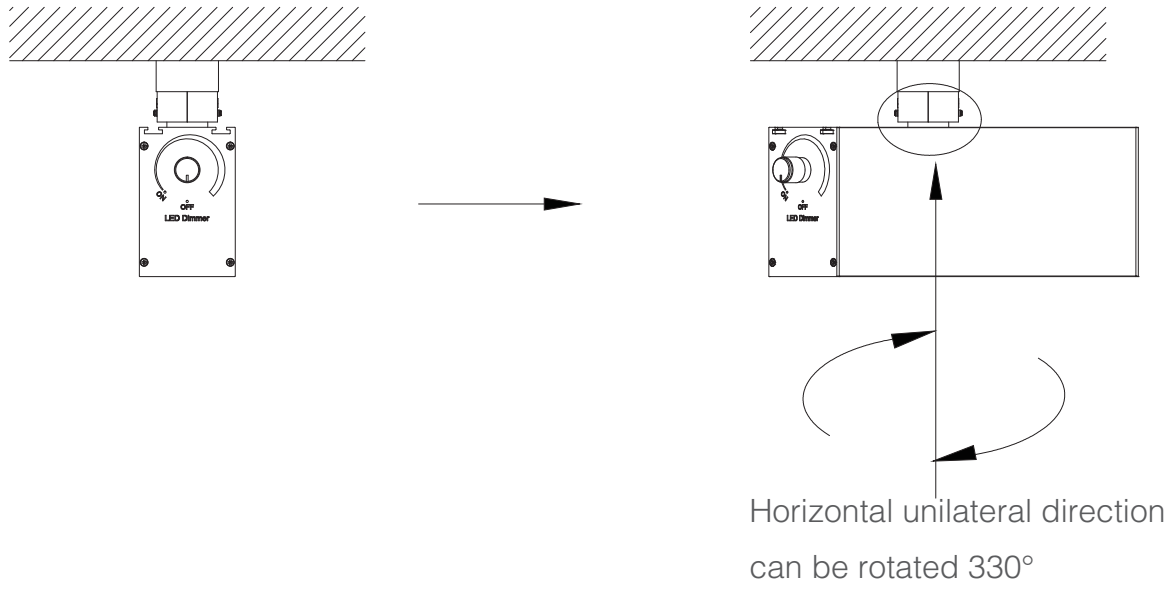

Model: HL-GA046-A

Color(Optional):  Sliver  Black  White

SIZE

Unit: mm

Color: 

Feature

- The integrated design of lamp body and guide rail joint is adopted, and the appearance design is simple and elegant, beautiful and decent;
- Built-in 0~10V constant current dimming power supply, safe and reliable to use, smooth dimming, no flicker in the whole dimming process, dimming range 0% ~ 100%, and dimming depth is about 0.1% .
- Adopting the design structure of manual adjustable potentiometer, you can directly adjust manually and feel the original dimming off tick sound;
- Professional anti-glare grille reflector, reflective angle optional ($15^{\circ}/30^{\circ}/45^{\circ}$), anti-glare value $UGR < 16$; soft & comfortable light and protect eyes;
- Adopt imported Japanese Teijin PC material cover (PC and reflector optional), high lighting transmittance, strong weather resistance, high temperature resistance, corrosion resistance, and strong impact resistance;
- The guide rail joint can be rotated $0-330^{\circ}$ horizontally and unilaterally;

Accessories

Rail connector

Potentiometer knob 2

PC Cover

Reflector

PARAMETERS

Model	HL-GA046-A-R01	HL-GA046-A-R02	HL-GA046-A-D01	HL-GA046-A-D02
Length (mm)	L258*W54*H120mm	L494*W54*H120mm	L258*W54*H120mm	L494*W54*H120mm
Cover	Five-in-one reflector	Five-in-two reflector	PC Cover	
Dimming	YES			
Rated Voltage	AC100-240V			
Nominal Power	15W	30W	15W	30W
LM	1300lm	2600lm	1450lm	2850lm
CRI	>70			
Beam Angle	15°/30°/45°		110°	
CCT	2700-6500k			
Warranty	3 years			
N.W	0.71KG	1.25KG	0.68KG	1.20KG
Working Temperature	-20~+50 C			

INSTRUCTIONS

ROTATION DIAGRAM

APPLICATION PICTURE

PACKAGING

	Model	Inner box	Carton box	QTY/Carton
01	HL-GA046-A-R01 HL-GA046-A-D01	300*100*165mm	915*215*345mm	12 PCS
02	HL-GA046-A-R02 HL-GA046-A-D02	535*100*165mm	1085*215*345mm	8 PCS