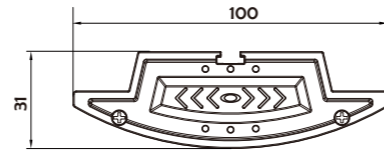

FIXTURE PARAMETERS

Dimension: L1200*W100*H31mm

Luminous Flux: 4600lm

Input Voltage: AC100-240V

Beam angle: 120°

Nominal Power: 40W

CCT: 2700-6500k

CRI: >80