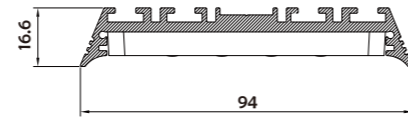

HL-TA041-L12

FIXTURE PARAMETERS

Dimension: L1200*W94*H16.6mm

Luminous Flux: 9400lm

Input Voltage: AC100-240V

Beam Angle: 30/60/90°

Nominal Power: 70W

CCT: 2700-6500k

CRI: >80

Protection Grade: IP40

Certification: CE, ROHS

Warranty: 3 years

Color: ■ ■

- Professional appearance design, simple and elegant.
- luminous efficacy up to 140lm/w.
- Professional optical PC lens, high transmittance, Optional lens angle (30/60/90°).
- External power supply, IP40 and splice design.
- Anodized aluminum profile with good heat sink.
- For offices, Industrial Lighting, Commercial Lighting, Workshop Lighting, Warehouse Lighting etc.