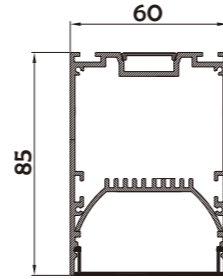

## FIXTURE PARAMETERS

Dimension: L1200\*W60\*H85mm  
Luminous Flux: (up)750lm/(down)2200lm  
Emergency: Regular / emergency (15w)  
Input Voltage: AC100-240V  
Beam Angle: 220°  
Nominal Power: (up)10W/(down)30W  
CCT: 2700-6500k  
CRI: >80  
Protection Grade: IP40  
Certification: CE, ROHS  
Warranty: 3 years  
Color: ■ ■