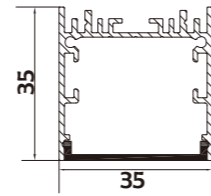

HL-CA034-L12

FIXTURE PARAMETERS

Dimension: L1200*W35*H35mm

Luminous Flux: 1400lm

Input Voltage: AC100-240V

Beam Angle: 120°

Nominal Power: 20W

CCT: 2700-6500k

Suspended Rope

Connector

Aluminum Profile