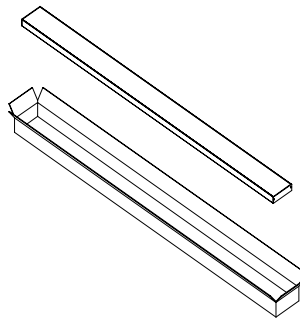

Installation

① Prepare the electric drill, hammer, stud;

② Lock the suspended ceiling fixture on the cement wall or ceiling, and fix the buckle distance according to the length of the lamp;

③ Lock the wire sling fixing parts, and fixed the installation length by adjust the wire sling;

④ Connect the power supply and complete the installation.

Packing

① Product

② Packing

③ Sealing

Model	HL-CA028-L12
Inner box	1250*110*70mm

Carton box	1265*345*155mm
QTY/Carton	6 PCS

Notices

- 1.The power supply must be turned off before installation.
- 2.Make sure the product is mounted under the surface of the object to be installed, and finally turn on the power to light up.
- 3.This product is for indoor use only.
- 4.This product is warranted for 3 years and problems occur within 3 years (except for human factors and accidental factors), free maintenance.
- 5.The product is not responsible for damage caused by accidental factors or improper use.