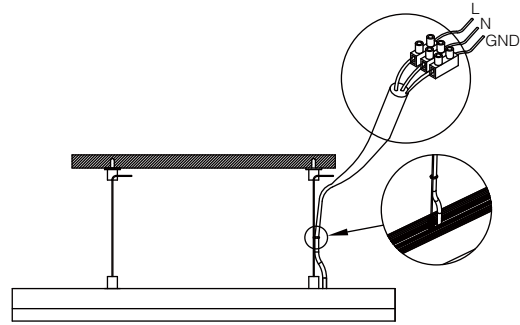

### Luminaire parameters

Size	L1200*W88*H30mm
Lm	3200lm
Input Voltage	AC100-240V
Beam Angle	110°
Nominal Power	39W
CCT	2700-6500k >
CRI	80
Protection Grade	IP40
Certification	CE, Ro HS
Warranty	3 years

### Installation Accessories

Suspended Rope

Connector

Mounting Clip

Aluminum Profile

## Installation

① Prepare the electric drill, hammer, stud;

② Lock the suspended ceiling fixture on the cement wall or ceiling, and fix the buckle distance according to the length of the lamp;

③ Lock the wire sling fixing parts, and fixed the installation length by adjust the wire sling;