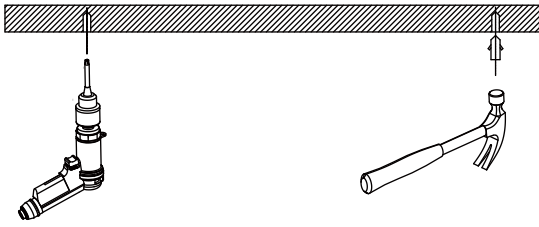

### Luminaire parameters

Size	L1200*W88*H30mm
Lm	3200lm
Input Voltage	AC100-240V
Beam Angle	110°
Nominal Power	39W
CCT	2700-6500k >
CRI	80
Protection Grade	IP40
Certification	CE, Ro HS
Warranty	3 years

### Installation Accessories

Suspended Rope

Connector

Mounting Clip

Aluminum Profile

## Installation

① Prepare the electric drill, hammer, stud;

② Lock the suspended ceiling fixture on the cement wall or ceiling, and fix the buckle distance according to the length of the lamp;

③ Lock the wire sling fixing parts, and fixed the installation length by adjust the wire sling;