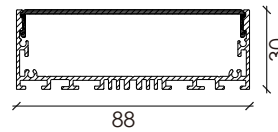

### Luminaire parameters

Size	L1200*W88*H30mm
Lm	3200lm
Input Voltage	AC100-240V
Beam Angle	110°
Nominal Power	39W
CCT	2700-6500k >
CRI	80
Protection Grade	IP40
Certification	CE, Ro HS
Warranty	3 years

## Packing

① Product

② Packing

③ Sealing

Model	HL-CA028-L12
Inner box	1250*110*70mm

Carton box	1265*345*155mm
QTY/Carton	6 PCS