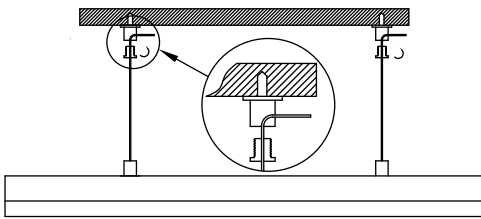

### Luminaire parameters

Size	L1200*W88*H30mm
Lm	3200lm
Input Voltage	AC100-240V
Beam Angle	110°
Nominal Power	39W
CCT	2700-6500k >
CRI	80
Protection Grade	IP40
Certification	CE, Ro HS
Warranty	3 years

### Installation Accessories

Suspended Rope

Connector

Mounting Clip

Aluminum Profile

## Installation

① Prepare the electric drill, hammer, stud;

② Lock the suspended ceiling fixture on the cement wall or ceiling, and fix the buckle distance according to the length of the lamp;

③ Lock the wire sling fixing parts, and fixed the installation length by adjust the wire sling;