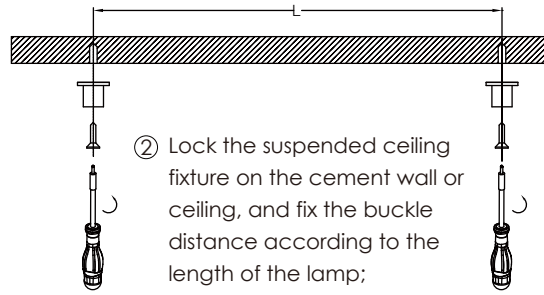

### Luminaire parameters

Size	L1200*W88*H30mm
Lm	3200lm
Input Voltage	AC100-240V
Beam Angle	110°
Nominal Power	39W
CCT	2700-6500k >
CRI	80
Protection Grade	IP40
Certification	CE, Ro HS
Warranty	3 years

### Installation Accessories

Suspended Rope

Connector

Mounting Clip

Aluminum Profile

## Installation

① Prepare the electric drill, hammer, stud;

② Lock the suspended ceiling fixture on the cement wall or ceiling, and fix the buckle distance according to the length of the lamp;

③ Lock the wire sling fixing parts, and fixed the installation length by adjust the wire sling;