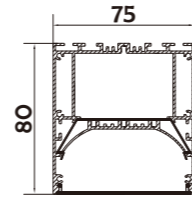

HL-CA023-L12

FIXTURE PARAMETERS

Dimension: L1200*W75*H80mm

Luminous Flux: 2800lm

Emergency: Regular / emergency (15w)

Input Voltage: AC100-240V

Beam Angle: 120°

Nominal Power: 35W