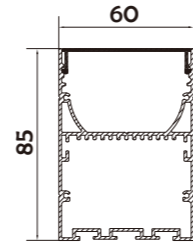

# HL-CA008-L12

## FIXTURE PARAMETERS

Dimension: L1200\*W60\*H85mm  
Luminous Flux: 1500lm  
Emergency: Regular / emergency (15w)  
Input Voltage: AC100-240V  
Beam Angle: 120°  
Nominal Power: 20W  
CCT: 2700-6500k  
CRI: >80  
Protection Grade: IP20  
Certification: CE, ROHS  
Warranty: 3 years  
Color: ■ ■