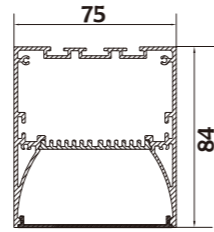

## FIXTURE PARAMETERS

Dimension: L1200\*W75\*H84mm

Luminous Flux: Regular: 3800lm /  
High light effect: 4680lm  
(optionally)

Luminous Efficiency: Regular: 90lm/w /  
Emergency: 95lm/w /  
High light effect: 130lm/w  
(optionally)

Emergency: Regular / emergency (15w)

Input Voltage: AC100-240V

Beam Angle: 120°

Nominal Power: 40W

CCT: 2700-6500k

CRI: >80

Protection Grade: IP20

Certification: CE, ROHS