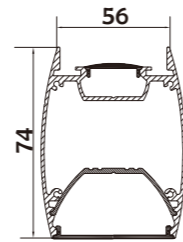

HL-CA001-L12

FIXTURE PARAMETERS

Dimension: L1200*W56*H74mm
Luminous Flux: (up)900lm*(down)1900lm*
Input Voltage: AC100-240V
Beam Angle: 270°
Nominal Power: (up)10W(down)20W
CCT: 2700-6500k
CRI: >80
Protection Grade: IP40
Certification: CE, ROHS
Warranty: 3 years
Color: ■ ■

Suspended Rope

Connector

Aluminum Profile

- Professional appearance design, simple and elegant.
- High quality, energy-efficient LED Lighting for environmental protection.
- Anodized aluminum profile with good heat sink.
- Built-in power supply, no flicker.
- For offices, conference rooms, supermarkets, home lighting, etc.