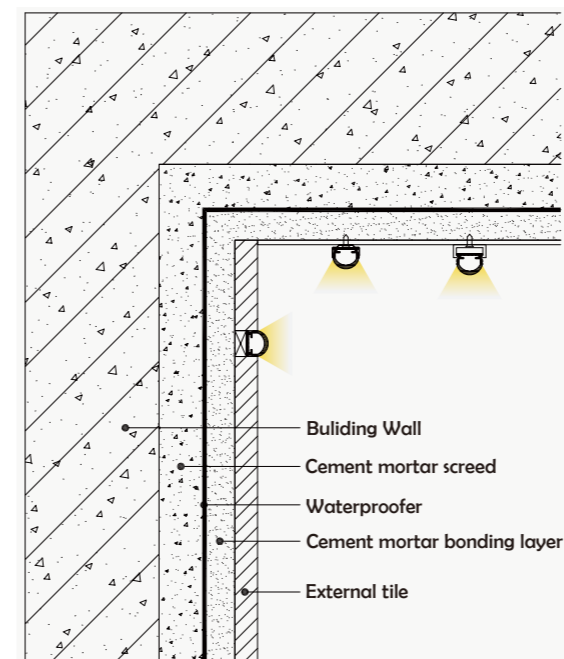

HL-BAPL069-F

Material	PC
Surface	Double color
Lighting source width	11mm
Length	4m/max
Application	For outdoors/building/pool / square decoration/park decoration application.

End Cap

Clip

IP 67

Waterproof Grade

• Optional cover

Opal matte + light lense (PC)

I Structure image

I Effect image