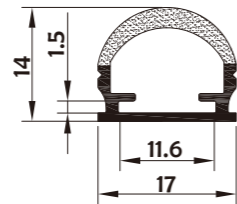

HL-BAPL069-F

Material	PC
Surface	Double color
Lighting source width	11mm
Length	4m/max
Application	For outdoors/building/pool / square decoration/park decoration application.

End Cap

Clip

IP 67

Waterproof Grade

• Optional cover

Opal matte + light lense (PC)

I Structure image

I Effect image