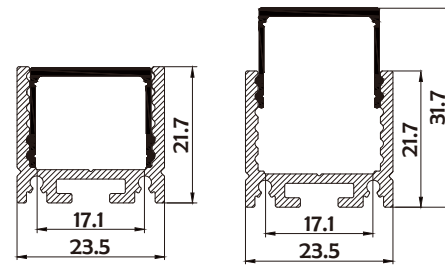

HL-A074

Material	Al6063+PC
Surface	Anodized/Painting
Lighting source width	15mm
Length	4m/max
Application	Widely used in shopping centers, commercial buildings, office buildings, home lighting, etc.

• Optional cover

I Structure image

I Effect image