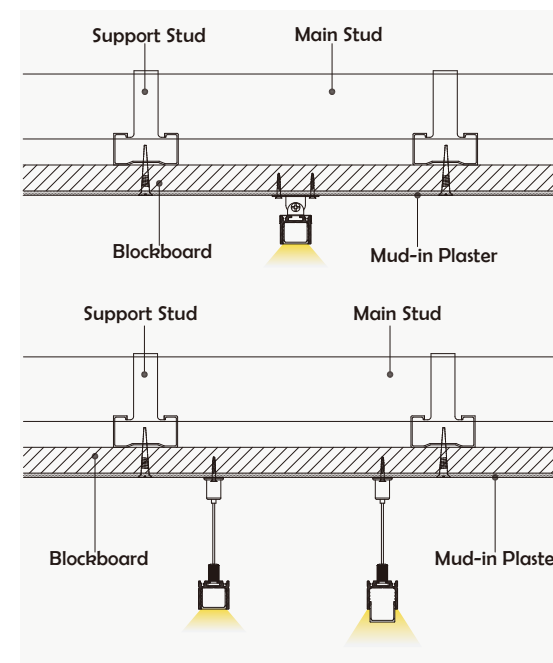

HL-A074

Material	Al6063+PC
Surface	Anodized/Painting
Lighting source width	15mm
Length	4m/max
Application	Widely used in shopping centers, commercial buildings, office buildings, home lighting, etc.

• Optional cover

I Structure image

I Effect image