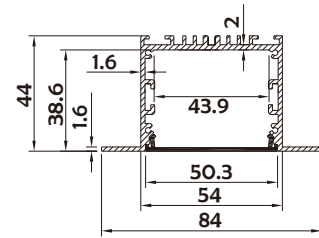

HL-A047

Material	AL6063+PC/Aluminum Cover
Surface	Anodized/Painting
Lighting source width	43mm
Length	4m/max
Application	Widely used in shopping centers, commercial buildings, office buildings, home lighting, etc.

Aluminum Profile

End Cap

Clip

Connector

• Optional cover

Opal (PC)

I Structure image

I Effect image