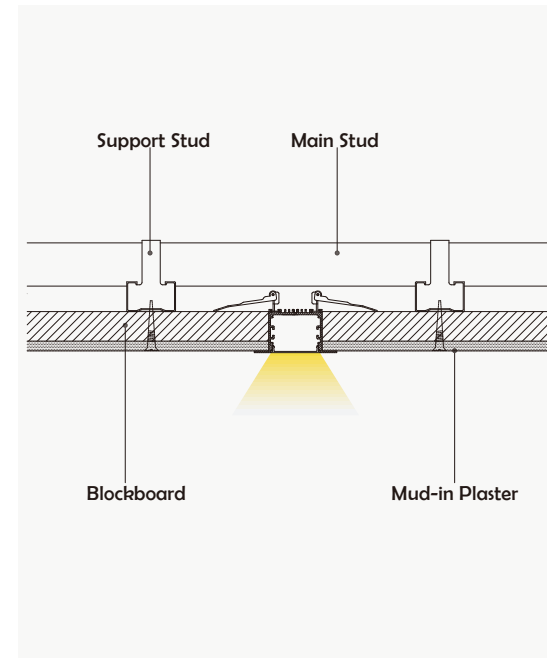

HL-A047

Material	AL6063+PC/Aluminum Cover
Surface	Anodized/Painting
Lighting source width	43mm
Length	4m/max
Application	Widely used in shopping centers, commercial buildings, office buildings, home lighting, etc.

Aluminum Profile

End Cap

Clip

Connector

• Optional cover

Opal (PC)

I Structure image

I Effect image