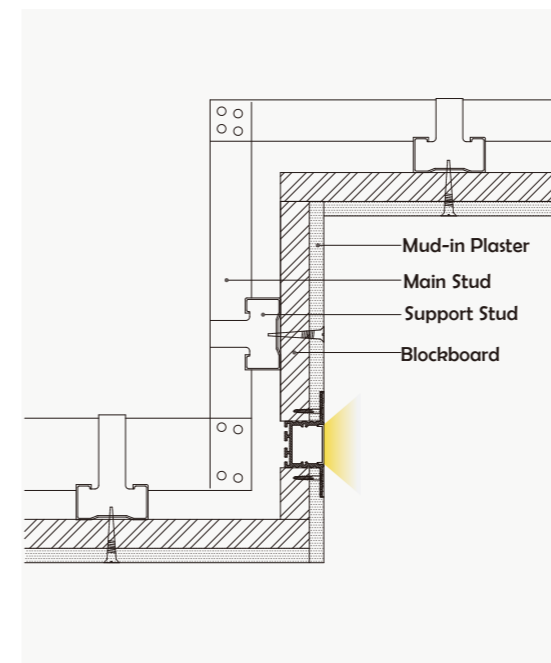

HL-A038

Material	AL6063+PC/PMMA
Surface	Anodized/Painting
Lighting source width	31mm
Length	4m/max
Application	Trimless recessed in drywall.

• Optional cover

I Structure image

I Effect image