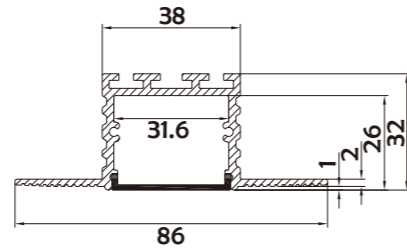

HL-A038

Material	AL6063+PC/PMMA
Surface	Anodized/Painting
Lighting source width	31mm
Length	4m/max
Application	Trimless recessed in drywall.

• Optional cover

I Structure image

I Effect image